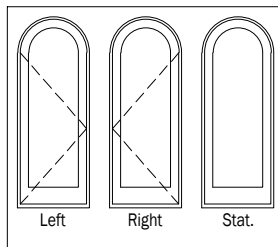

Complementary Products

Inswing Patio Doors

**Hinged
Patio Door
Handing
Options**

Notes:

Details have been optimized for use in architectural software and do not match manufacturing specifications. Dimensions in parentheses are in millimeters.

Date: 06/07/19
Scale: 1/8" (3) = 1' (305)

Complementary Products

Inswing Patio Doors

Hinged Patio Door Handing Options

Hinged Patio Door Handing Options

Notes:

Details have been optimized for use in architectural software and do not match manufacturing specifications. Dimensions in parentheses are in millimeters.

Date: 06/07/19
Scale: 1/8" (3) = 1' (305)