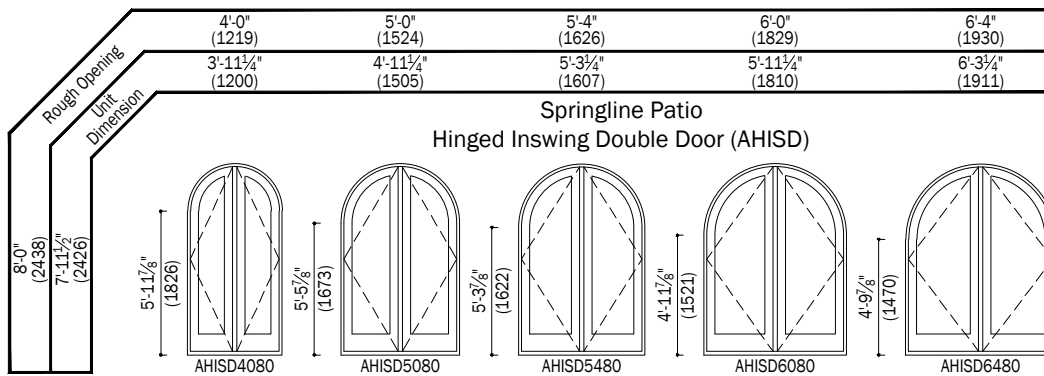

Complementary Products

Inswing Patio Doors

**Hinged
Patio Door
Handing
Options**

Notes:

Details have been optimized for use in architectural software and do not match manufacturing specifications. Dimensions in parentheses are in millimeters.

Date: 06/07/19
Scale: 1/8" (3) = 1' (305)

Complementary Products

Inswing Patio Doors

Hinged Patio Door Handing Options

Hinged Patio Door Handing Options

Notes:

Details have been optimized for use in architectural software and do not match manufacturing specifications. Dimensions in parentheses are in millimeters.

Date: 06/07/19
Scale: 1/8" (3) = 1' (305)