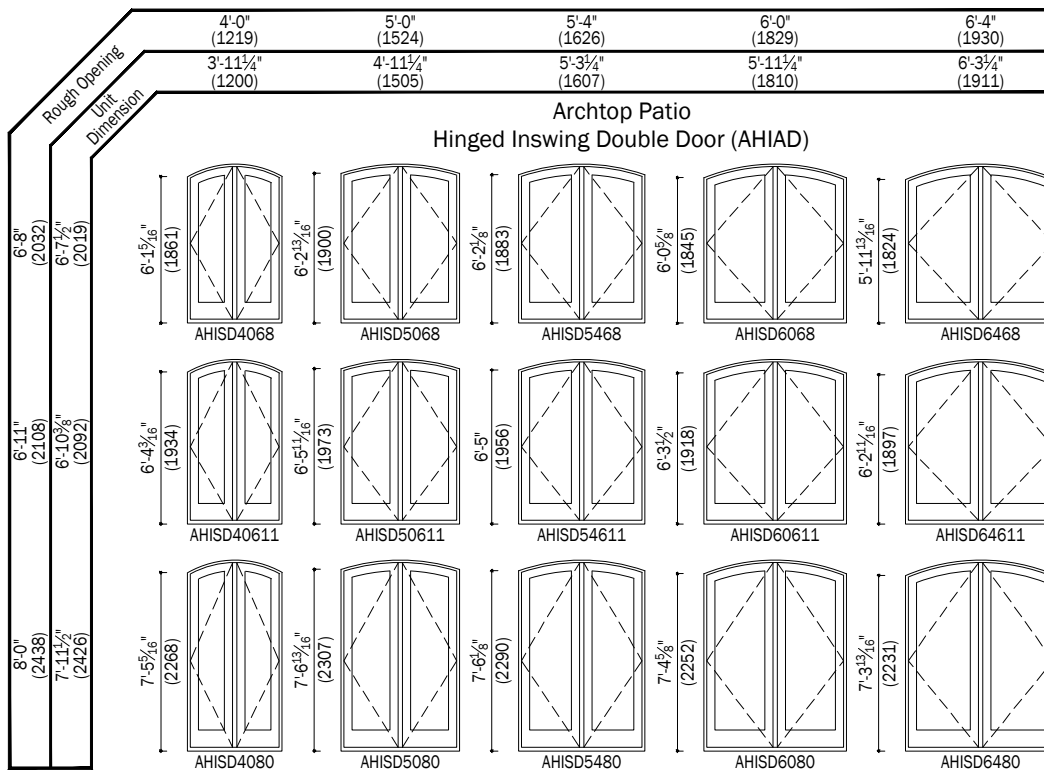

Complementary Products

Inswing Patio Doors

**Hinged
Patio Door
Handing
Options**

Notes:

Details have been optimized for use in architectural software and do not match manufacturing specifications. Dimensions in parentheses are in millimeters.

Date: 06/07/19
Scale: 1/8" (3) = 1' (305)

Complementary Products

Inswing Patio Doors

Hinged Patio Door Handing Options

Hinged Patio Door Handing Options

Notes:

Details have been optimized for use in architectural software and do not match manufacturing specifications. Dimensions in parentheses are in millimeters.

Date: 06/07/19
Scale: 1/8" (3) = 1' (305)