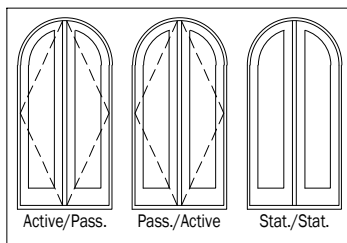

Complementary Products

Inswing Patio Doors

**Hinged
Patio Door
Handing
Options**

Notes:

Details have been optimized for use in architectural software and do not match manufacturing specifications. Dimensions in parentheses are in millimeters.

Date: 06/07/19
Scale: 1/8" (3) = 1' (305)

Complementary Products

Inswing Patio Doors

Hinged Patio Door Handing Options

Hinged Patio Door Handing Options

Notes:

Details have been optimized for use in architectural software and do not match manufacturing specifications. Dimensions in parentheses are in millimeters.

Date: 06/07/19
Scale: 1/8" (3) = 1' (305)