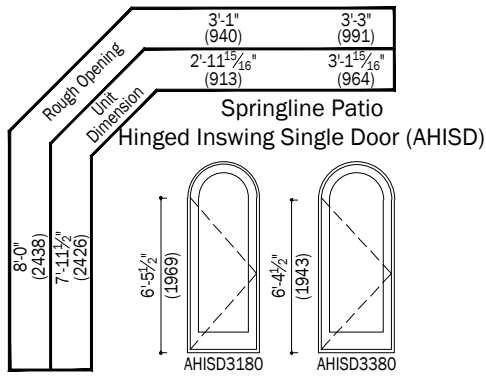

Complementary Products

Inswing Patio Doors

**Hinged
Patio Door
Handing
Options**

Notes:

Details have been optimized for use in architectural software and do not match manufacturing specifications. Dimensions in parentheses are in millimeters.

Date: 06/07/19
Scale: 1/8" (3) = 1' (305)

Complementary Products

Inswing Patio Doors

Hinged Patio Door Handing Options

Hinged Patio Door Handing Options

Notes:

Details have been optimized for use in architectural software and do not match manufacturing specifications. Dimensions in parentheses are in millimeters.

Date: 06/07/19
Scale: 1/8" (3) = 1' (305)