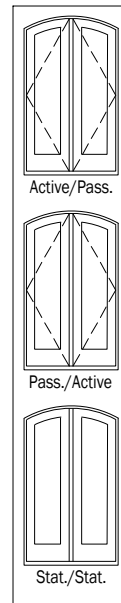

Complementary Products

Inswing Patio Doors

**Hinged
Patio Door
Handing
Options**

Notes:

Details have been optimized for use in architectural software and do not match manufacturing specifications. Dimensions in parentheses are in millimeters.

Date: 06/07/19
Scale: 1/8" (3) = 1' (305)

Complementary Products

Inswing Patio Doors

Hinged Patio Door Handing Options

Hinged Patio Door Handing Options

Notes:

Details have been optimized for use in architectural software and do not match manufacturing specifications. Dimensions in parentheses are in millimeters.

Date: 06/07/19
Scale: 1/8" (3) = 1' (305)