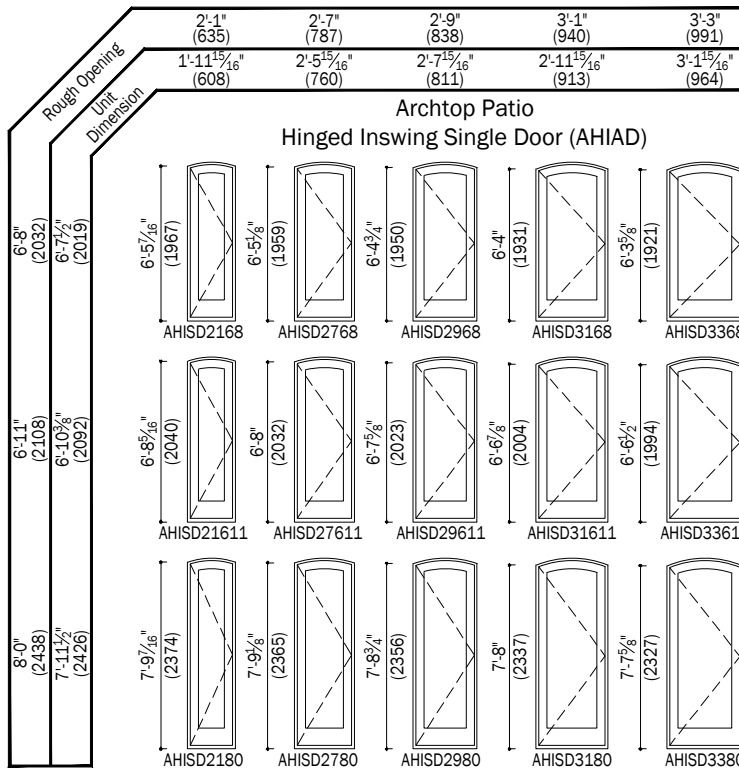

Complementary Products

Inswing Patio Doors

**Hinged
Patio Door
Handing
Options**

Notes:

Details have been optimized for use in architectural software and do not match manufacturing specifications. Dimensions in parentheses are in millimeters.

Date: 06/07/19
Scale: 1/8" (3) = 1' (305)

Complementary Products

Inswing Patio Doors

Hinged Patio Door Handing Options

Hinged Patio Door Handing Options

Notes:

Details have been optimized for use in architectural software and do not match manufacturing specifications. Dimensions in parentheses are in millimeters.

Date: 06/07/19
Scale: 1/8" (3) = 1' (305)