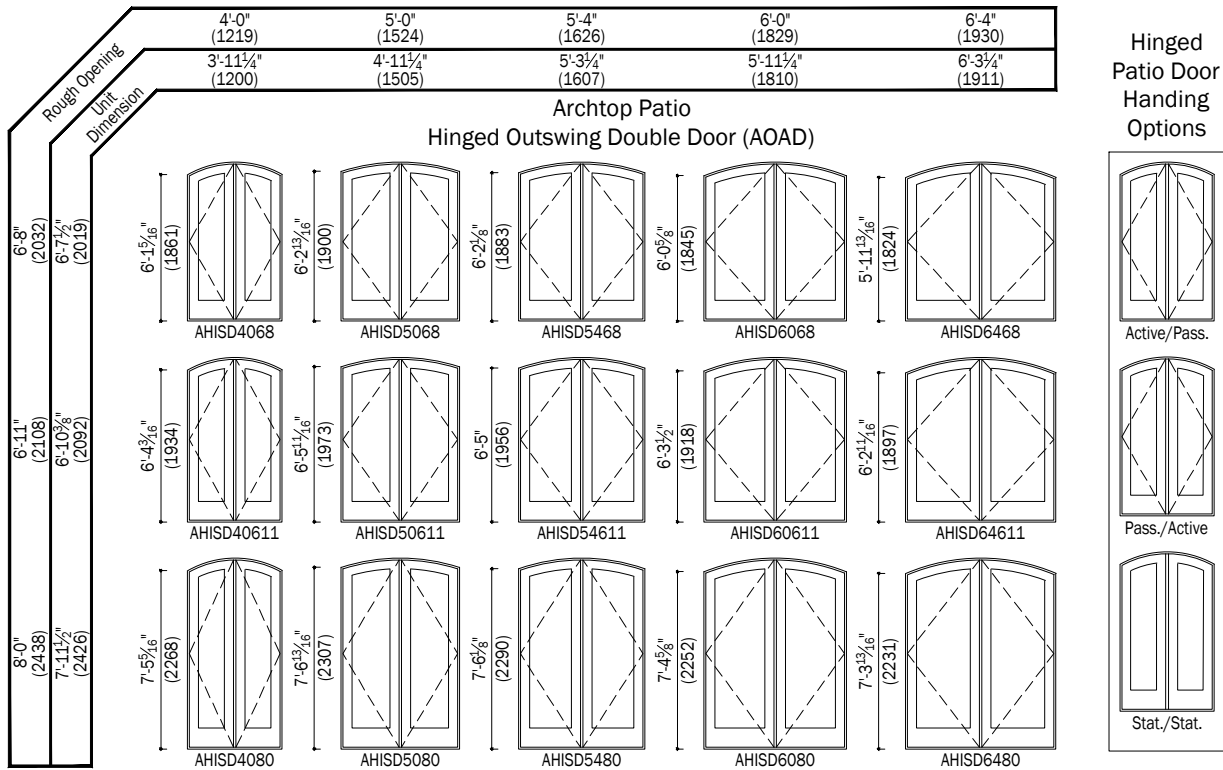

## Outswing Patio Doors

**Notes:**

Details have been optimized for use in architectural software and do not match manufacturing specifications. Dimensions in parentheses are in millimeters.

Date: 06/07/19  
Scale: 1/8" (3) = 1' (305)

Date: 06/07/19  
Scale: 1/8" (3) = 1' (305)