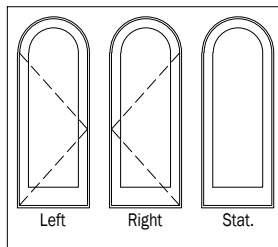

## Outswing Patio Doors

**Notes:**

Details have been optimized for use in architectural software and do not match manufacturing specifications. Dimensions in parentheses are in millimeters.

Date: 06/07/19  
Scale: 1/8" (3) = 1' (305)

# Complementary Products

Outswing Patio Doors

**Hinged Patio Door Handing Options**

**Hinged Patio Door Handing Options**

**Notes:**

Details have been optimized for use in architectural software and do not match manufacturing specifications. Dimensions in parentheses are in millimeters.

Date: 06/07/19  
Scale: 1/8" (3) = 1' (305)