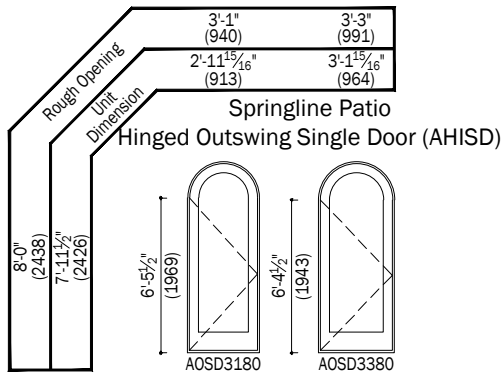

## Outswing Patio Doors

**Notes:**

Details have been optimized for use in architectural software and do not match manufacturing specifications. Dimensions in parentheses are in millimeters.

Date: 06/07/19  
Scale: 1/8" (3) = 1' (305)

# Complementary Products

Outswing Patio Doors

**Hinged Patio Door Handing Options**

**Hinged Patio Door Handing Options**

**Notes:**

Details have been optimized for use in architectural software and do not match manufacturing specifications. Dimensions in parentheses are in millimeters.

Date: 06/07/19  
Scale: 1/8" (3) = 1' (305)