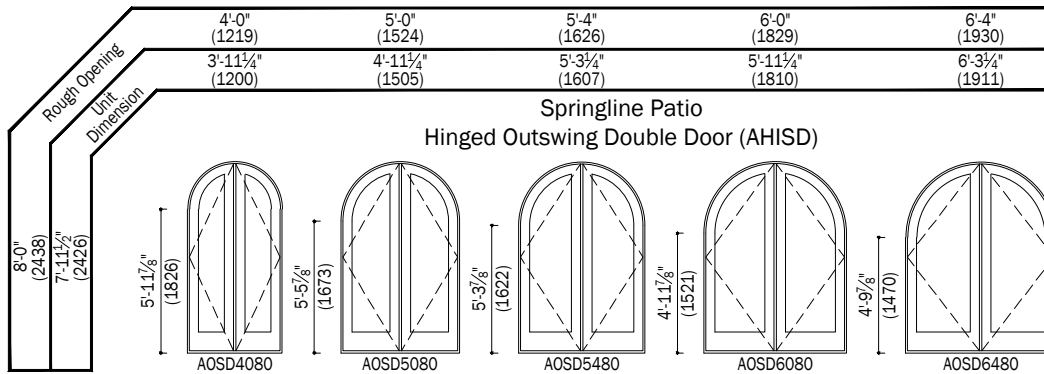

## Outswing Patio Doors

**Notes:**

Details have been optimized for use in architectural software and do not match manufacturing specifications. Dimensions in parentheses are in millimeters.

Date: 06/07/19  
Scale: 1/8" (3) = 1' (305)

# Complementary Products

Outswing Patio Doors

**Hinged Patio Door Handing Options**

**Hinged Patio Door Handing Options**

**Notes:**

Details have been optimized for use in architectural software and do not match manufacturing specifications. Dimensions in parentheses are in millimeters.

Date: 06/07/19  
Scale: 1/8" (3) = 1' (305)