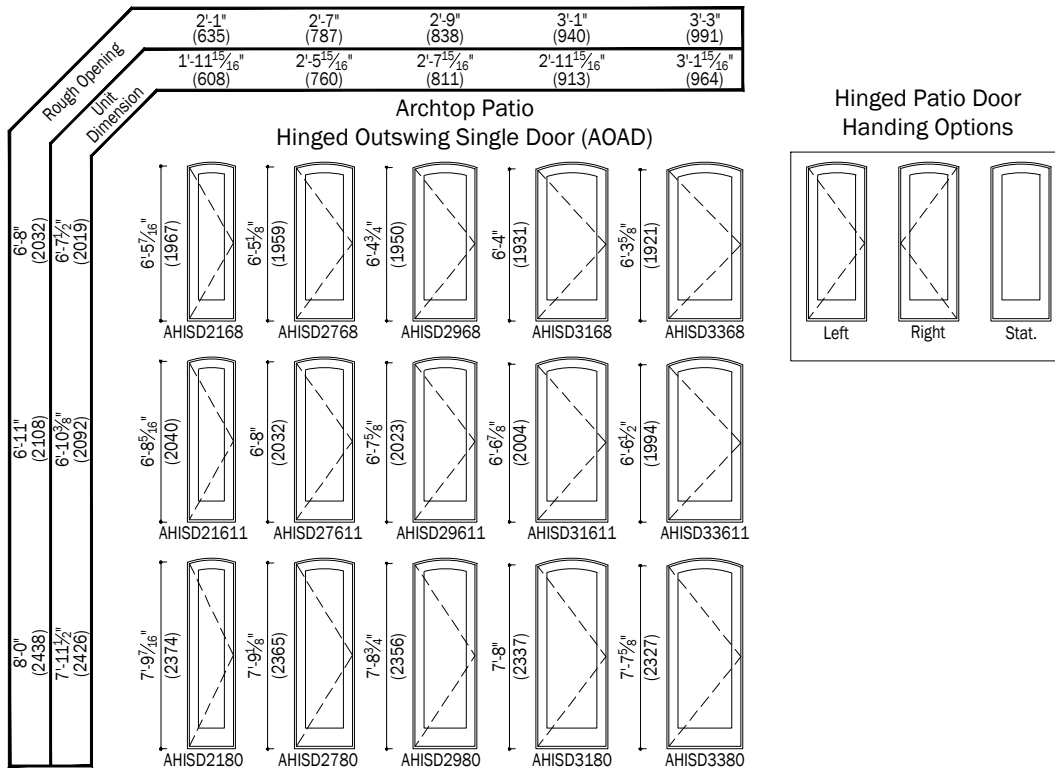

## Outswing Patio Doors

**Notes:**

Details have been optimized for use in architectural software and do not match manufacturing specifications. Dimensions in parentheses are in millimeters.

Date: 06/07/19  
Scale: 1/8" (3) = 1' (305)

# Complementary Products

Outswing Patio Doors

**Hinged Patio Door Handing Options**

**Hinged Patio Door Handing Options**

**Notes:**

Details have been optimized for use in architectural software and do not match manufacturing specifications. Dimensions in parentheses are in millimeters.

Date: 06/07/19  
Scale: 1/8" (3) = 1' (305)