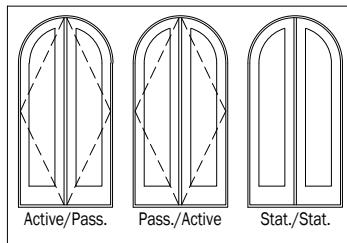

## Outswing Patio Doors

**Notes:**

Details have been optimized for use in architectural software and do not match manufacturing specifications. Dimensions in parentheses are in millimeters.

Date: 06/07/19  
Scale: 1/8" (3) = 1' (305)

# Complementary Products

Outswing Patio Doors

**Hinged Patio Door Handing Options**

**Hinged Patio Door Handing Options**

**Notes:**

Details have been optimized for use in architectural software and do not match manufacturing specifications. Dimensions in parentheses are in millimeters.