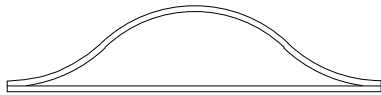

Notes:

Details have been optimized for use in architectural software and do not match manufacturing specifications. Dimensions in parentheses are in millimeters.

Date: 06/07/19
Scale: 1/4" (6) = 1' (305)

Partial Arch

Partial Elliptical

Reverse Partial Chord

Extended Reverse Partial Chord

Extended Reverse Chord

Oval

Quarter Arch

Partial Extended Arch

Eyebrow

Extended Eyebrow

Circle

Notes:

Details have been optimized for use in architectural software and do not match manufacturing specifications. Dimensions in parentheses are in millimeters.

Date: 06/07/19
Scale: 1/4" (6) = 1' (305)