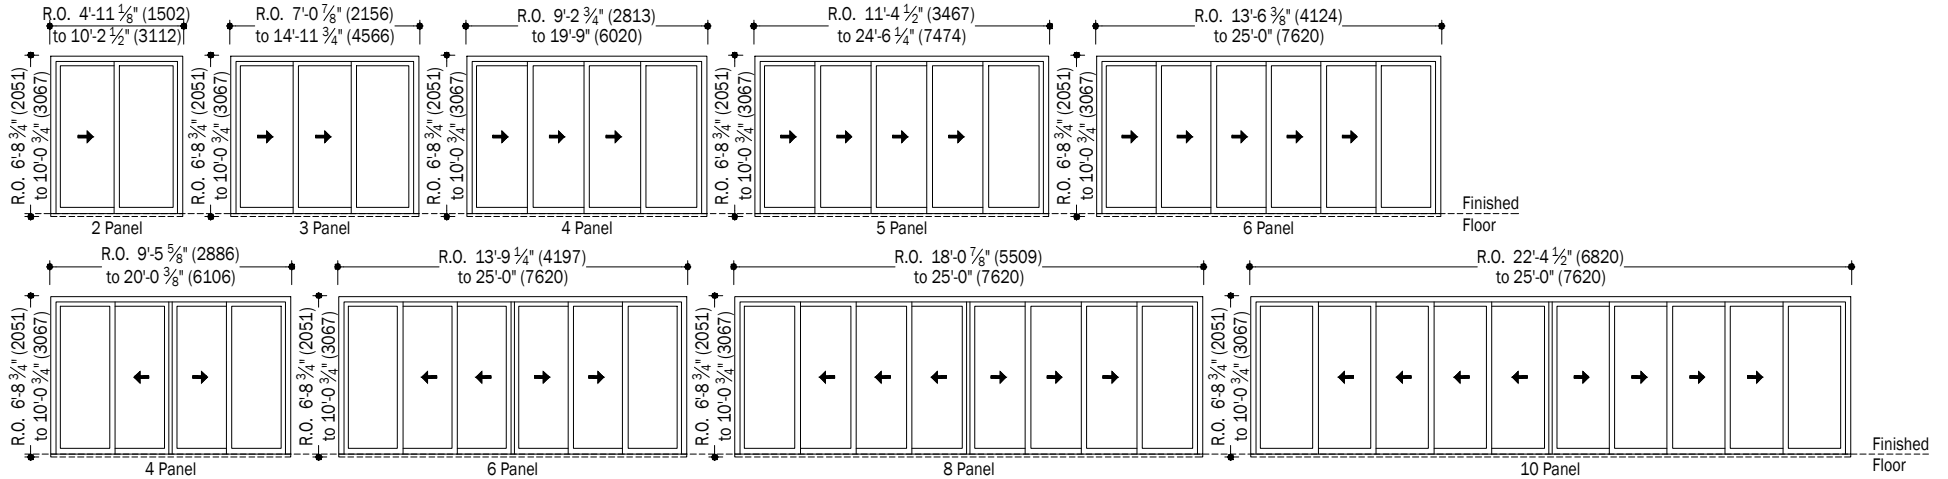

### On-Floor Drainage Sill Elevations

(When changing rough opening width - adjust each panel by the same amount.)

### Flush Sill Elevations

(When changing rough opening width - adjust each panel by the same amount.)

### Notes:

Dimensions in parentheses are in millimeters.  
Overall sizes can be adjusted in 1/8" (3) increments.