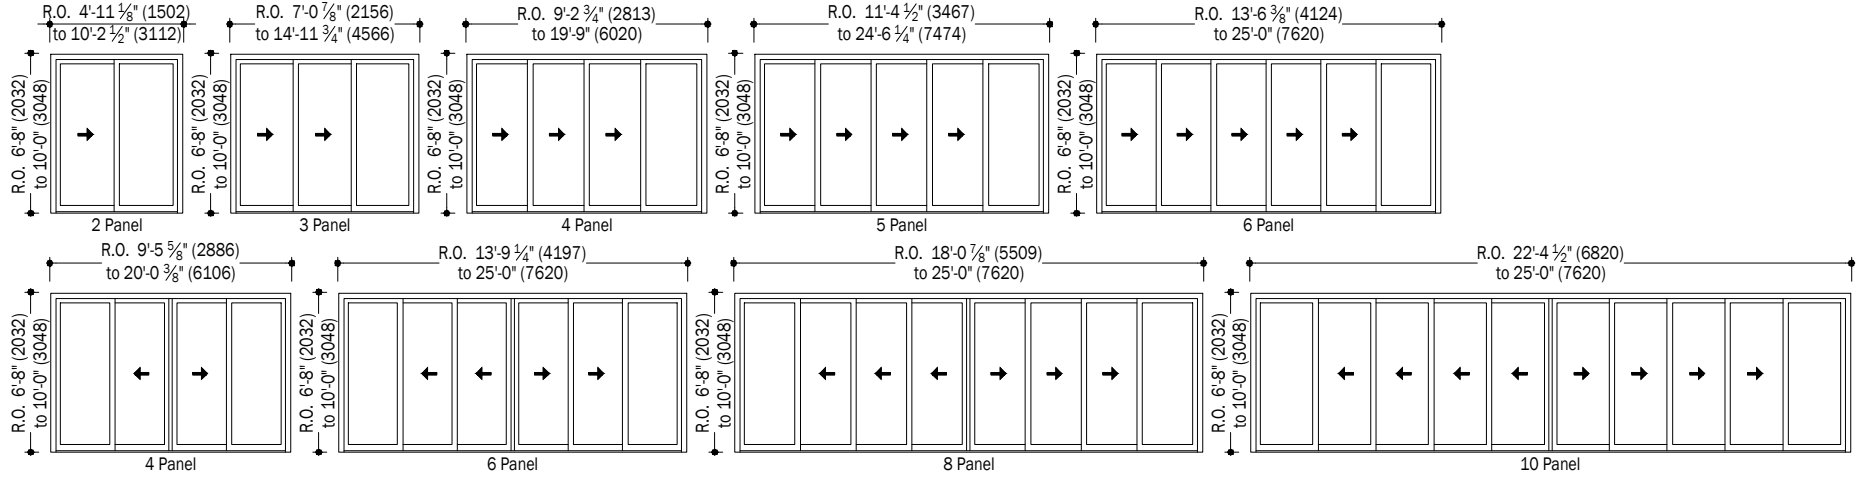

### On-Floor Drainage Sill Elevations

(When changing rough opening width - adjust each panel by the same amount.)

### Flush Sill Elevations

(When changing rough opening width - adjust each panel by the same amount.)

### Notes:

Dimensions in parentheses are in millimeters.  
Overall sizes can be adjusted in 1/8" (3) increments.