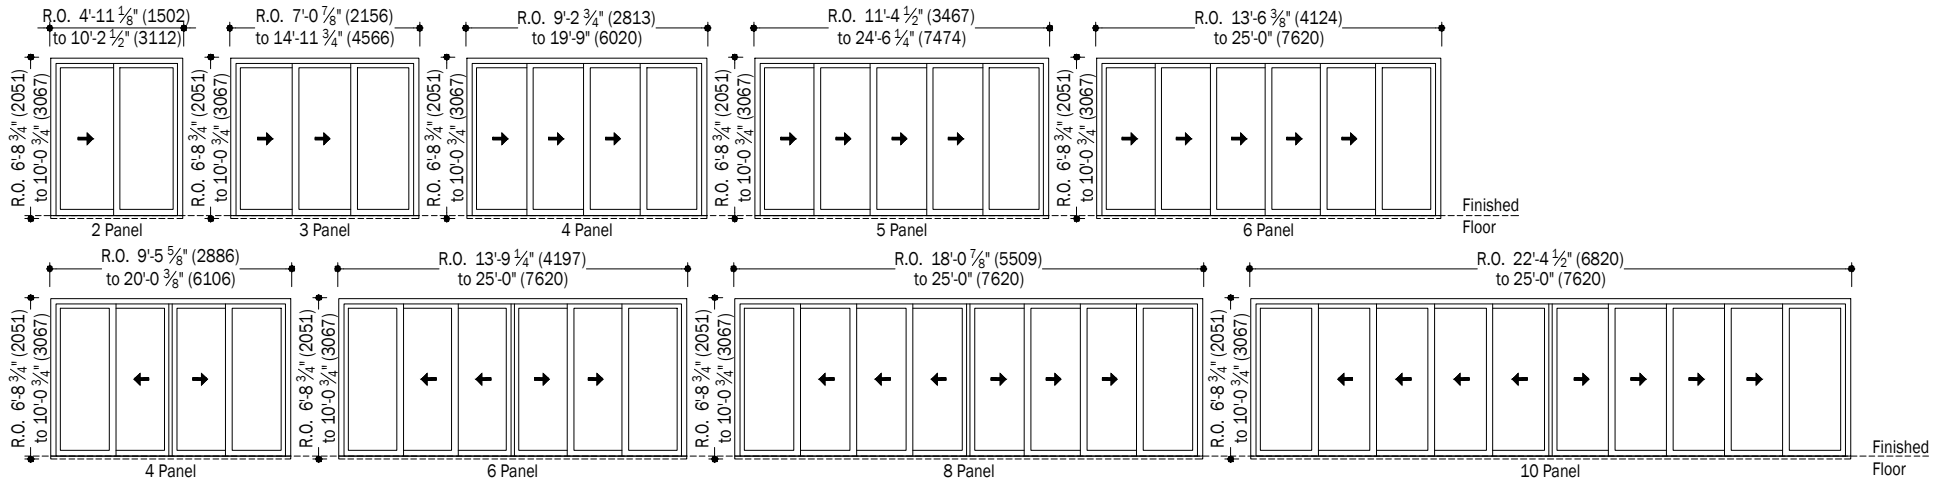

Big Doors

MultiGlide™ Door - Contemporary Clad Interior Stacking

On-Floor Drainage Sill Elevations

(When changing rough opening width - adjust each panel by the same amount.)

Flush Sill Elevations

(When changing rough opening width - adjust each panel by the same amount.)

Notes:

Dimensions in parentheses are in millimeters.

Overall sizes can be adjusted in 1/8" (3) increments.

Date: 02/26/17
Scale: 1/8" (3) = 1' (305)