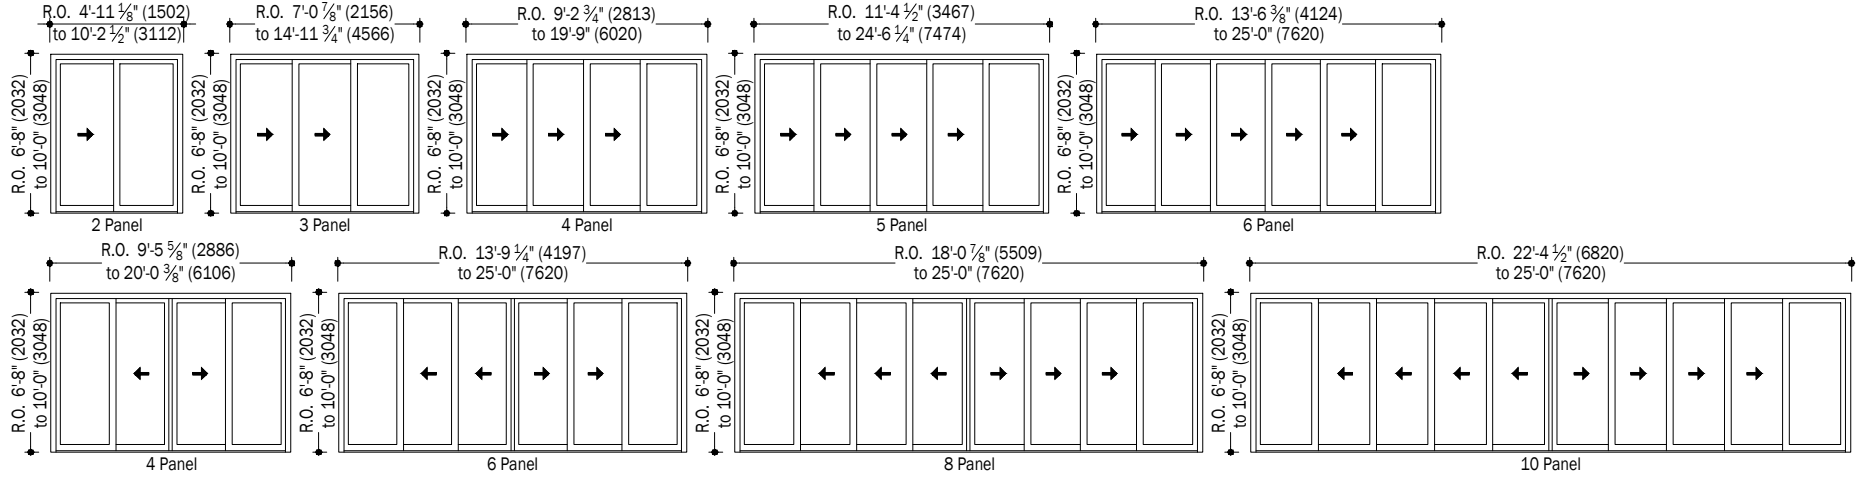

Big Doors

MultiGlide™ Door - Contemporary Clad Interior Stacking

On-Floor Drainage Sill Elevations

(When changing rough opening width - adjust each panel by the same amount.)

Flush Sill Elevations

(When changing rough opening width - adjust each panel by the same amount.)

Notes:

Dimensions in parentheses are in millimeters.

Overall sizes can be adjusted in 1/8" (3) increments.

Date: 02/26/17
Scale: 1/8" (3) = 1' (305)