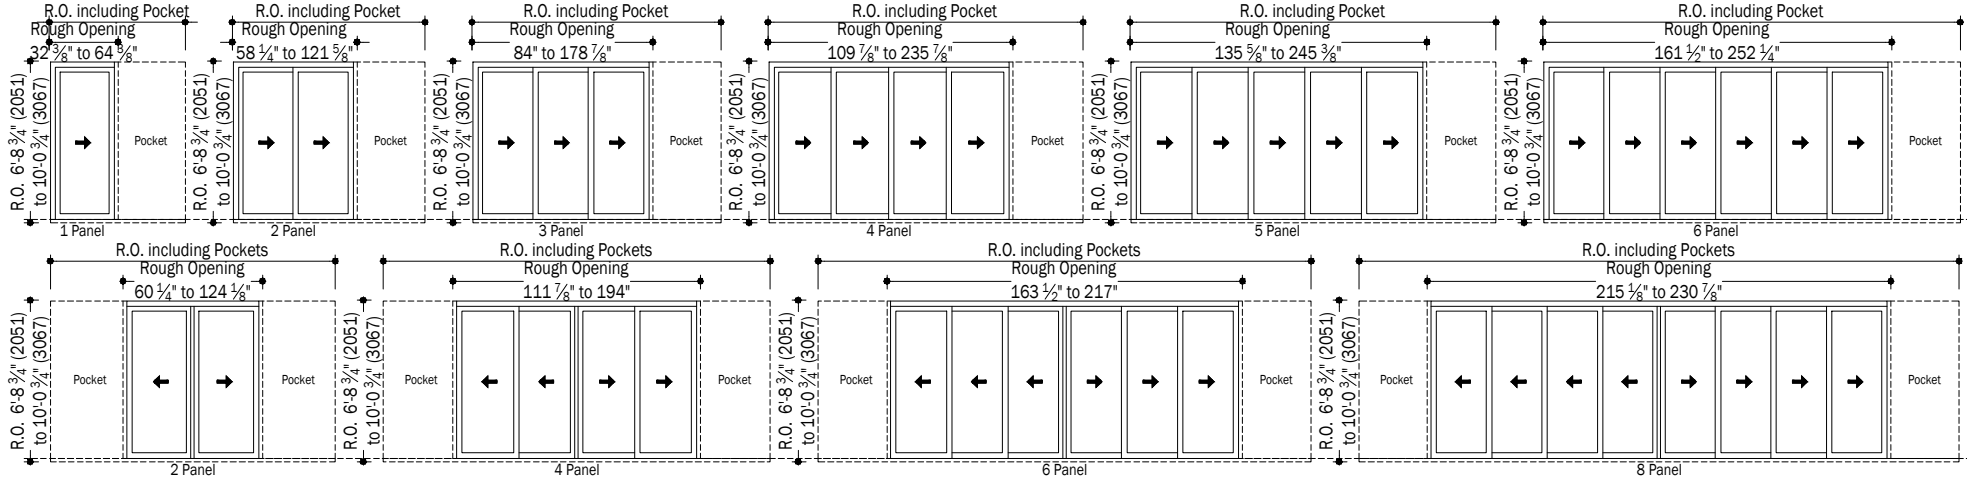

Big Doors

MultiGlide Pocket Door Contemporary Clad/Aluminum - No Screen, Screen, Multi Screen On-Floor Drainage & Flush Sill Elevations

On-Floor Drainage Sill Elevations

(When changing rough opening width - adjust each panel and the pocket by the same amount.)

Flush Sill Elevations

(When changing rough opening width - adjust each panel and the pocket by the same amount.)

Notes:

Dimensions in parentheses are in millimeters.
Overall sizes can be adjusted in 3/8" (3) increments.