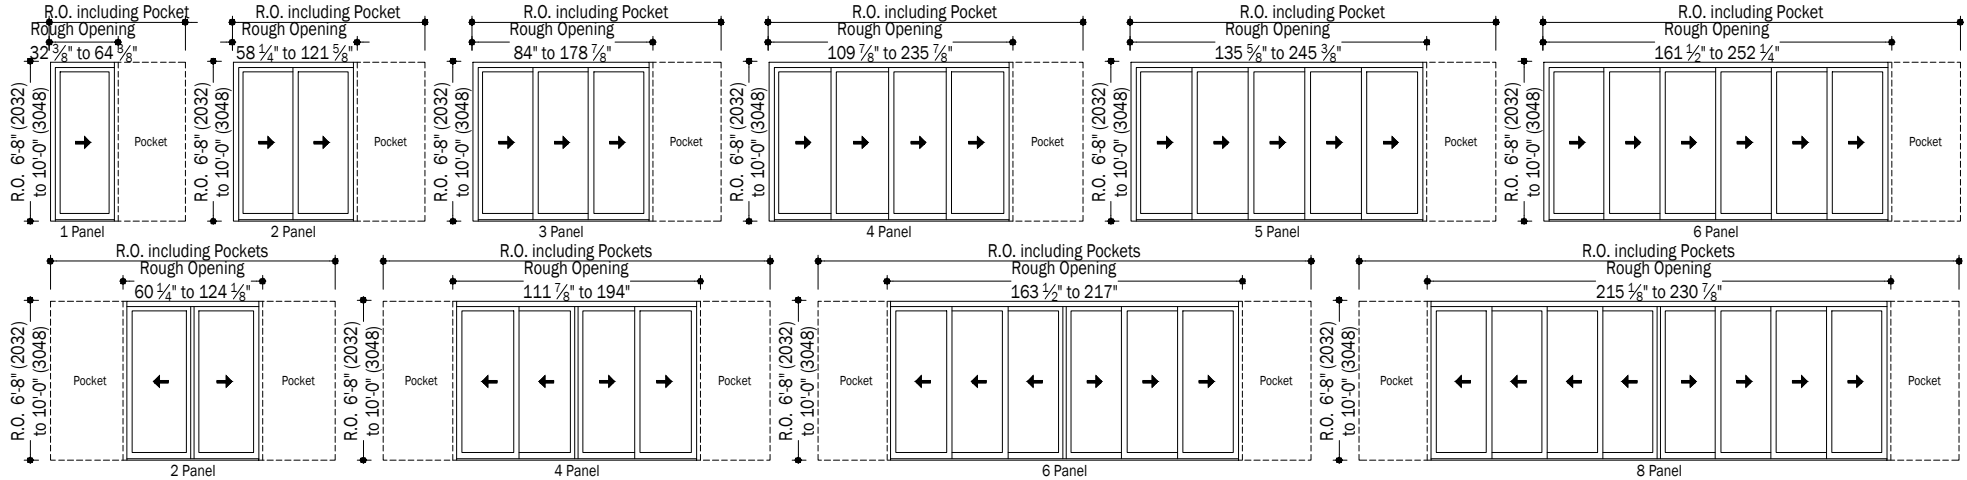

Big Doors

MultiGlide Pocket Door Contemporary Clad/Aluminum - No Screen, Screen, Multi Screen On-Floor Drainage & Flush Sill Elevations

On-Floor Drainage Sill Elevations

(When changing rough opening width - adjust each panel and the pocket by the same amount.)

Flush Sill Elevations

(When changing rough opening width - adjust each panel and the pocket by the same amount.)

Notes:

Dimensions in parentheses are in millimeters.
Overall sizes can be adjusted in 3/8" (3) increments.