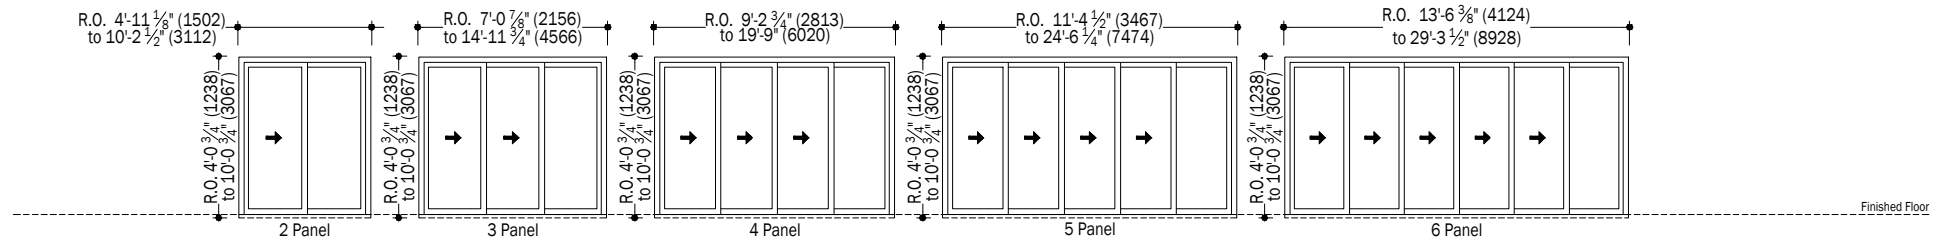

## On-Floor Drainage Sill Elevations

(When changing rough opening width - adjust each panel by the same amount.)

## Flush Sill Elevations

(When changing rough opening width - adjust each panel by the same amount.)

### Notes:

Dimensions in parentheses are in millimeters.  
Overall sizes can be adjusted in 1/8" (3) increments.

Date: 07/22/19  
Scale: 1/8" (3) = 1' (305)