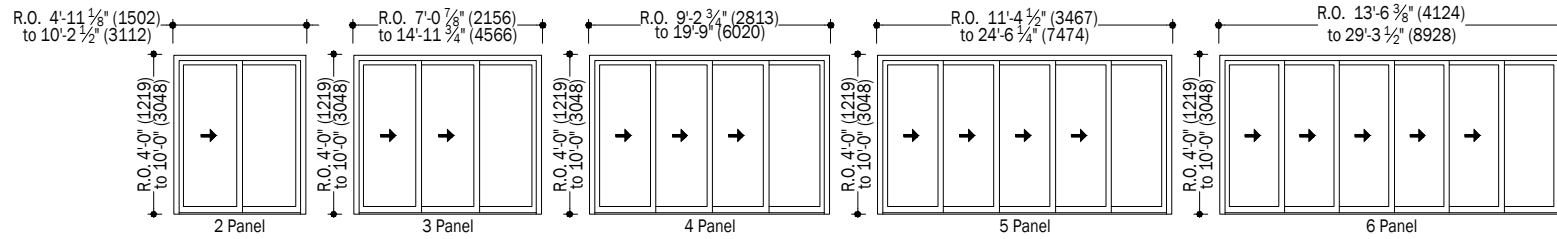

## On-Floor Drainage Sill Elevations

(When changing rough opening width - adjust each panel by the same amount.)

## Flush Sill Elevations

(When changing rough opening width - adjust each panel by the same amount.)

### Notes:

Dimensions in parentheses are in millimeters.  
Overall sizes can be adjusted in 1/8" (3) increments.

Date: 07/22/19  
Scale: 1/8" (3) = 1' (305)