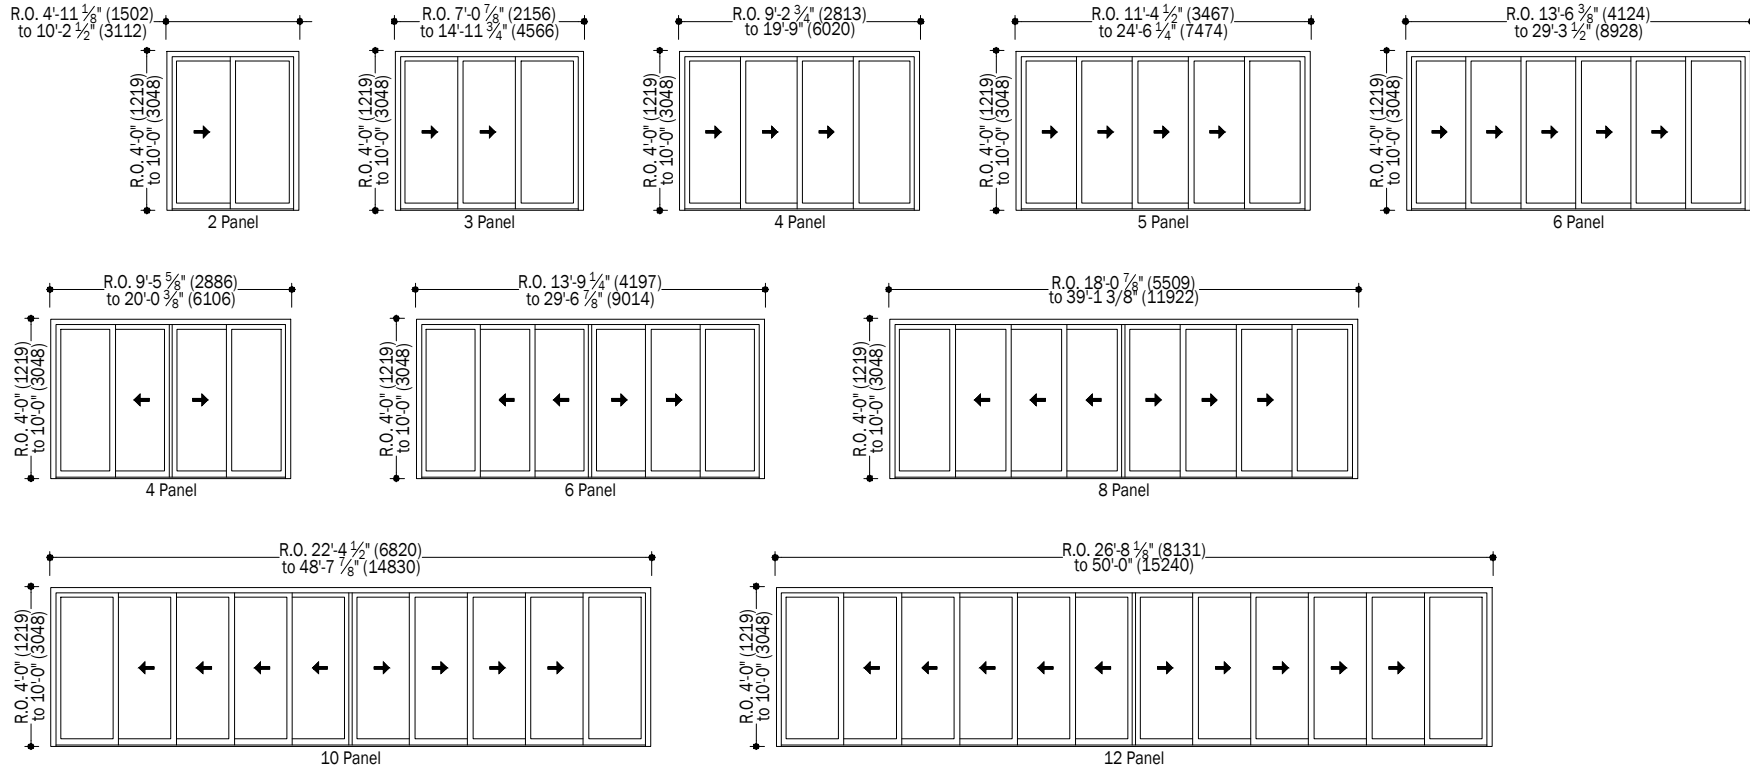

### On-Floor Drainage Sill Elevations

(When changing rough opening width - adjust each panel by the same amount.)

### Notes:

Dimensions in parentheses are in millimeters.  
Overall sizes can be adjusted in 1/8" (3) increments.

### Flush Sill Elevations

(When changing rough opening width - adjust each panel by the same amount.)