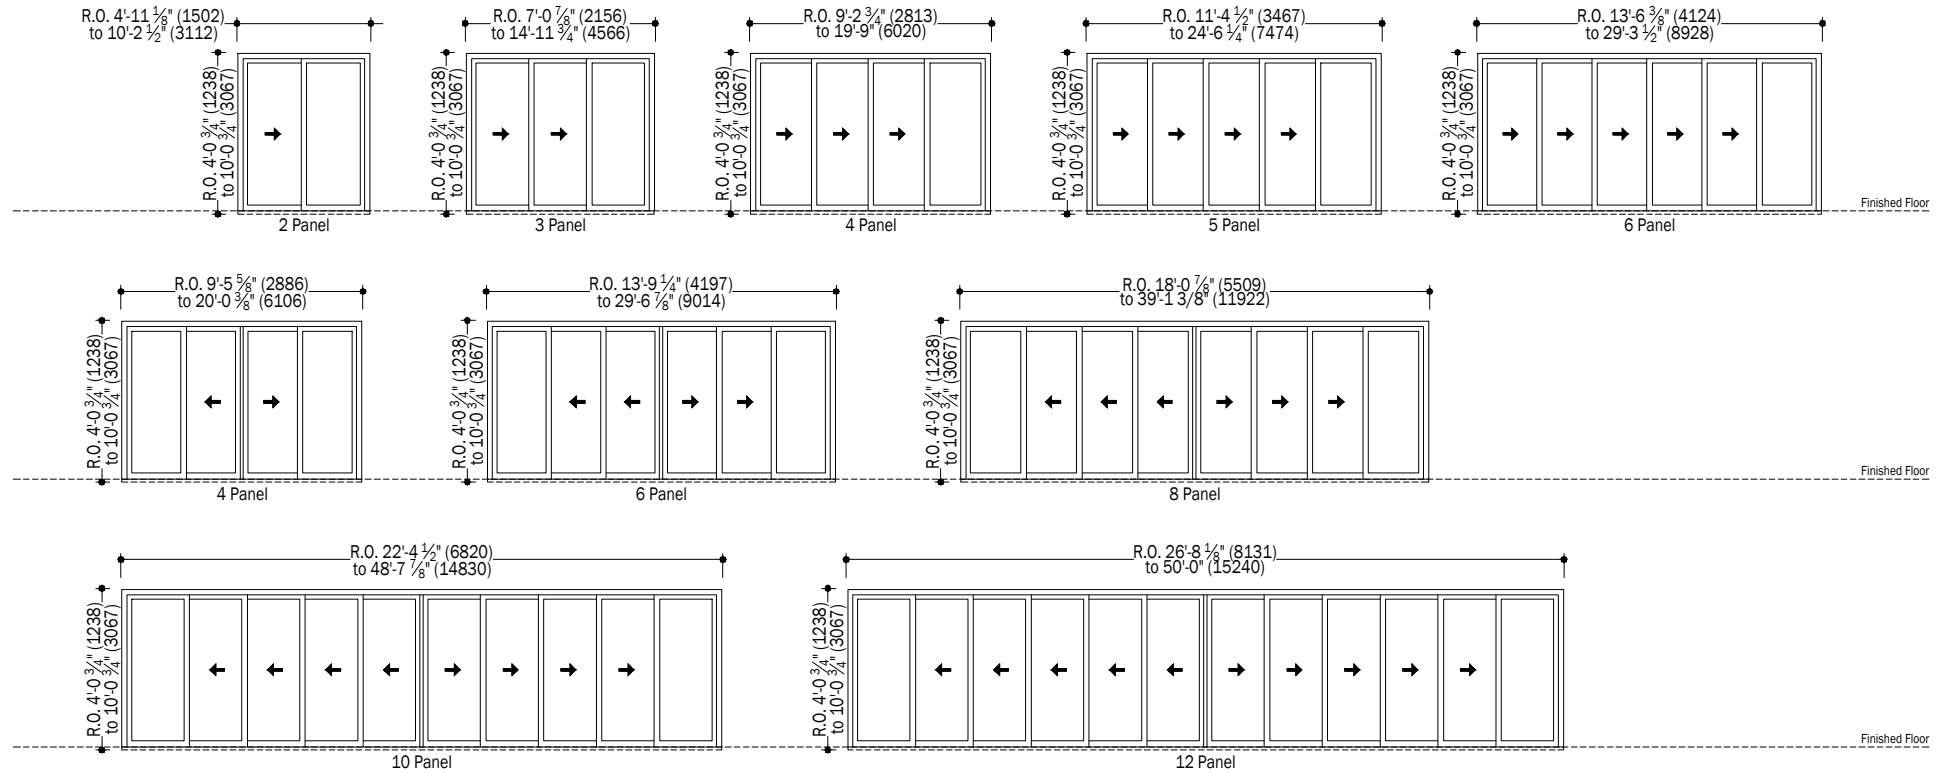

### On-Floor Drainage Sill Elevations

(When changing rough opening width - adjust each panel by the same amount.)

### Notes:

Dimensions in parentheses are in millimeters.  
Overall sizes can be adjusted in 1/8" (3) increments.

### Flush Sill Elevations

(When changing rough opening width - adjust each panel by the same amount.)