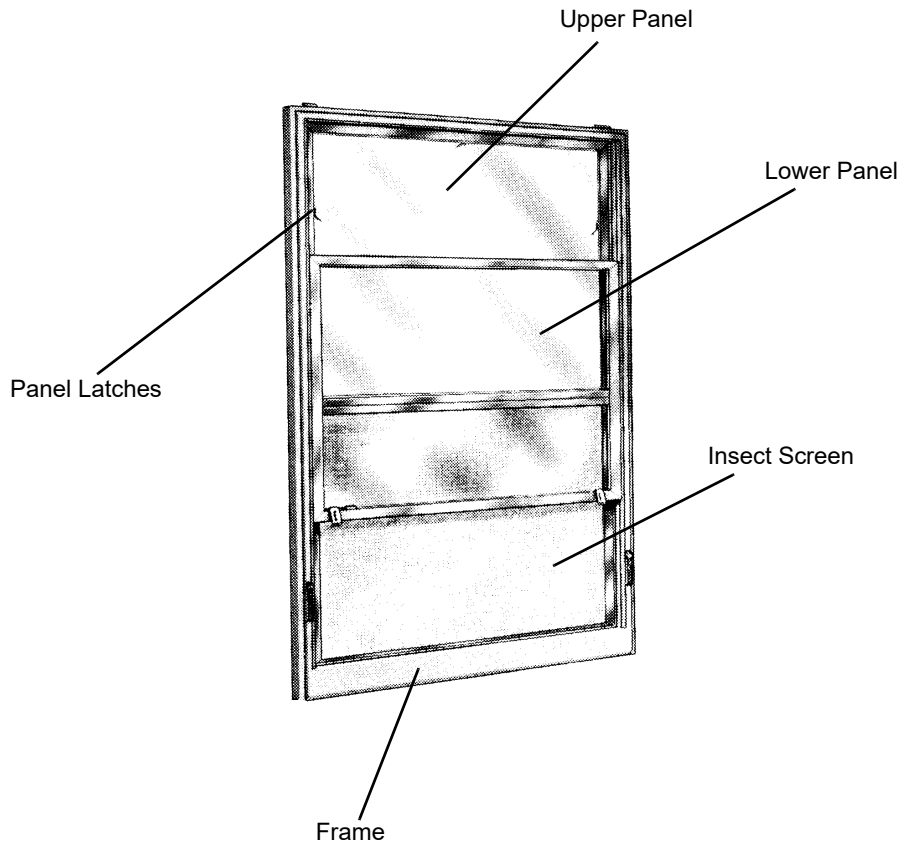

What's in This Section

Note:
Self-Storing Combination Windows are used with Pressure Seal and Primed Narroline® units. Replacement parts are no longer available.

Standard Windows	Page 3
Parts Illustration	3
Size Table	4
Product History	6
Milestones	6

Self-Storing Combination Windows (1956 to 1967)

Standard Windows

Parts Illustration

Parts Illustration

Note:
Replacement parts are no longer available.

Manufactured 1956 to 1967

Self-Storing Combination Window Unit Parts

Unit viewed from interior.

Size Table

Sash Size Table

Note:

Replacement parts are no longer available for Self-Storing Combination Windows. The following panel size table is provided for identification purposes only.