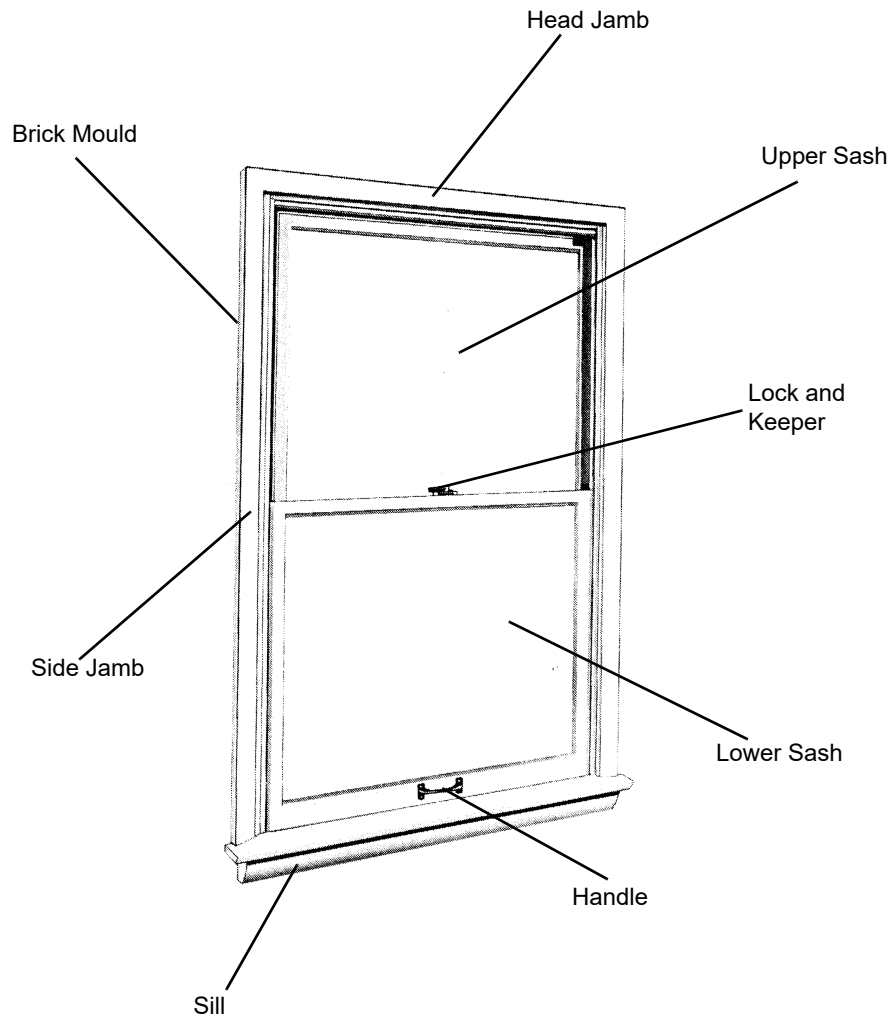

What's in This Section

Standard Windows	Page 3
Parts Illustration	3
Unit Sizes	4
Unit Size Chart	4
Product History	5
Milestones	5
Sash	6
Sash Size Table	6
Weatherstrip	7
Balancers	8
Balancers	8
Insect Screens	9
Insect Screen - Full	9
Insect Screens - Half	9
Grilles	10
Interior Grilles	10
Frames	11
Frame Assembly	11
Jamb Liners	12
Frame Parts	12
Hardware	13
Hardware	13

Parts Illustration

Manufactured 1962 to 1970

Primed Narroline® Window Unit Parts

Unit viewed from interior.

Unit Sizes

Unit Size Chart

Note:

Unit dimension widths are figured from outside edges of 2 inch exterior side casings. Heights are figured from top edge of 2 inch exterior head casing to the bottom edge of sill. See frame illustration on [page 11](#).

WINDOW SIZES

*Exposed glass surface—for actual glass size add 1/2" to width and height.

Unit Dim. refers to overall outside to outside frame.

Rgh. Opg. refers to rough stud opening.

Glass refers to unobstructed (visible) glass.