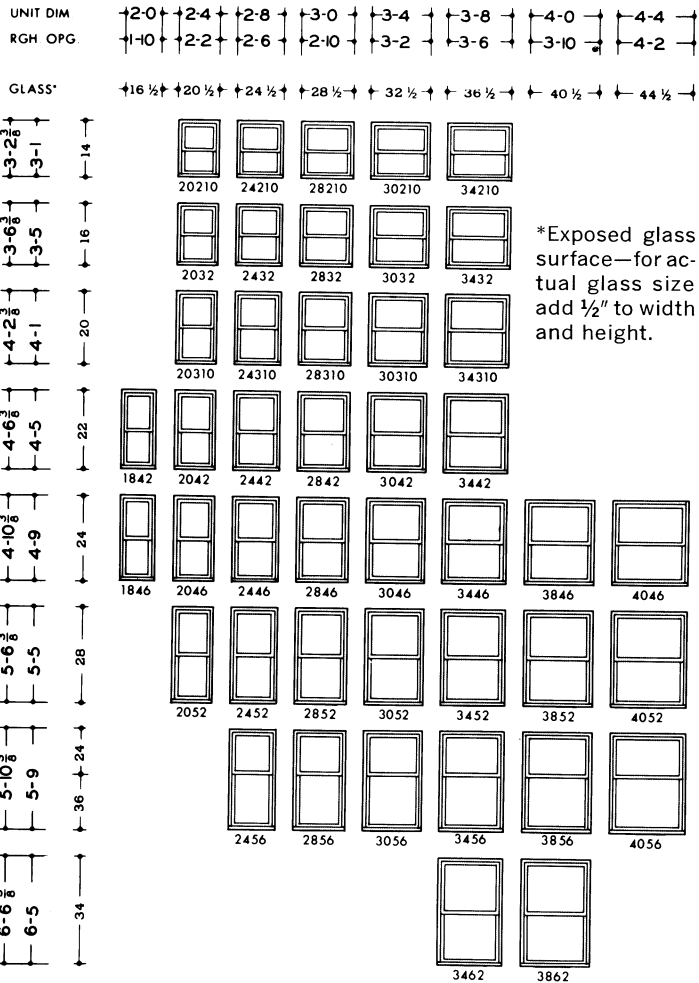

Parts Illustration

Manufactured 1962 to 1970

Primed Narroline® Window Unit Parts

Unit viewed from interior.

Unit Sizes

Unit Size Chart

Note:

Unit dimension widths are figured from outside edges of 2 inch exterior side casings. Heights are figured from top edge of 2 inch exterior head casing to the bottom edge of sill. See frame illustration on [page 11](#).

WINDOW SIZES

*Exposed glass surface—for actual glass size add 1/2" to width and height.

Unit Dim. refers to overall outside to outside frame.

Rgh. Opg. refers to rough stud opening.

Glass refers to unobstructed (visible) glass.