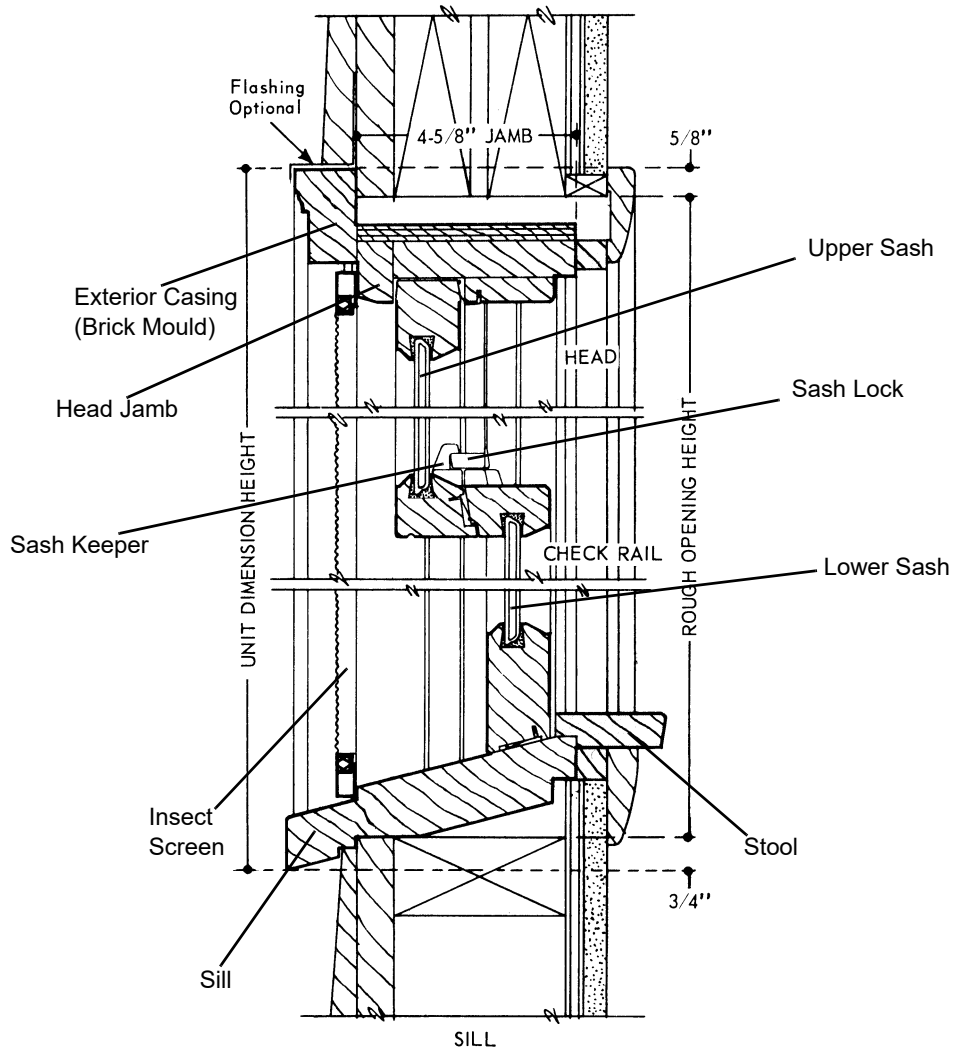

Frame Assembly

Primed Narroline® Window Sash and Frame Assembly

Frames

Jamb Liners

Note:

Order similar or longer length for items N/A and cut to size if necessary.

Jamb Liner - Upper / Right-Hand

Note:

52 upper that is N/A will need to replace both upper **and** lower jamb liner, replacing with a 310 upper and a 56 lower.

Unit No.	Length	Order No.
210	14 ¹⁹/₃₂	1130616
32	16 ¹⁹/₃₂	1130620
310	20 ¹⁹/₃₂	1130624
42	22 ¹⁹/₃₂	1130628
46	24 ¹⁹/₃₂	1130632
52	28 ¹⁹/₃₂	N/A
56	24 ¹⁹/₃₂	N/A
62	20 ¹⁹/₃₂	N/A

Jamb Liner - Lower / Right-Hand

Unit No.	Length	Order No.
210	19 ³⁵/₆₄	1130516
32	21 ³⁵/₆₄	1130520
310	25 ³⁵/₆₄	1130524
42	27 ³⁵/₆₄	1130528
46	29 ³⁵/₆₄	1130532
52	33 ³⁵/₆₄	1130536
56	41 ³⁵/₆₄	1130540
62	53 ³⁵/₆₄	1130544

Jamb Liner - Full / Left-Hand

Unit No.	Length	Order No.
210	34 ⁹/₆₄	N/A
32	38 ⁹/₆₄	1130320
310	46 ⁹/₆₄	1130324
42	50 ⁹/₆₄	1130328
46	54 ⁹/₆₄	1130332
52	62 ⁹/₆₄	1130336
56	66 ⁹/₆₄	1130340
62	74 ⁹/₆₄	1130344

Frame Parts

Bumper - Jamb Liner

Order No.
8171001