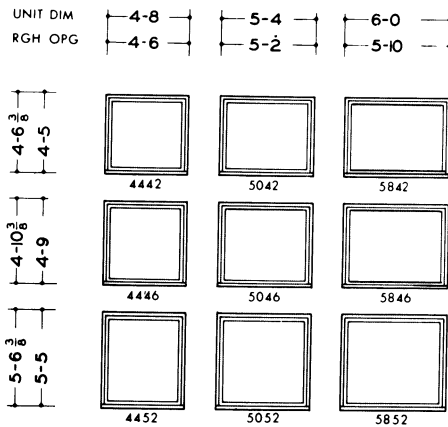

PICTURE WINDOWS

Primed Narroline® Window Unit Sizes