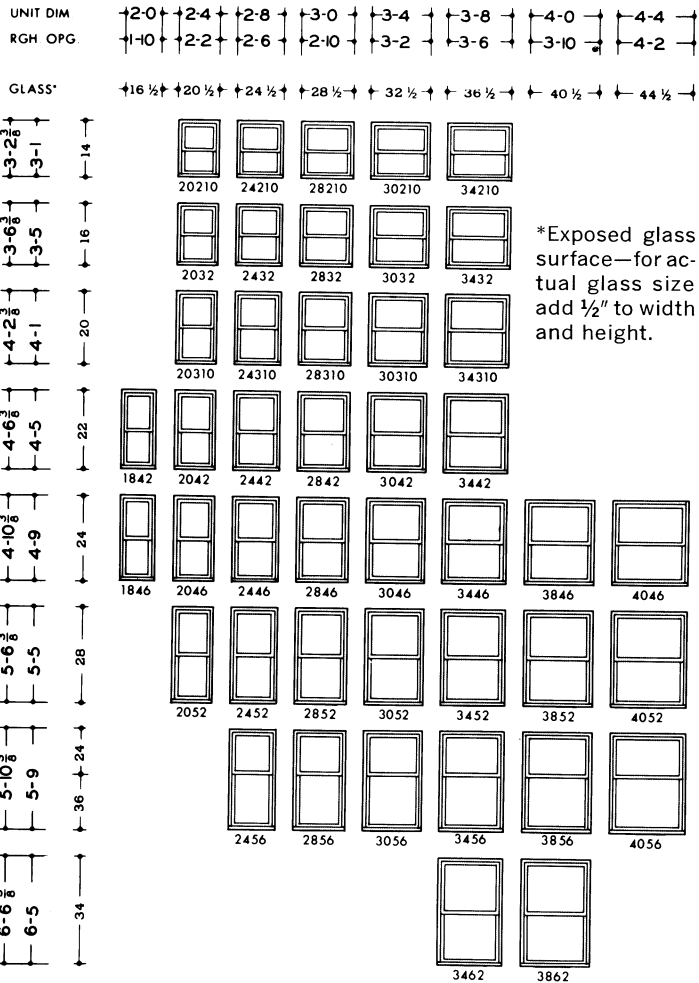

Unit Sizes

Unit Size Chart

Note:

Unit dimension widths are figured from outside edges of 2 inch exterior side casings. Heights are figured from top edge of 2 inch exterior head casing to the bottom edge of sill. See frame illustration on [page 11](#).

WINDOW SIZES

Unit Dim. refers to overall outside to outside frame.

Rgh. Opg. refers to rough stud opening.

Glass refers to unobstructed (visible) glass.

See [Measuring Visible Glass Video](#).