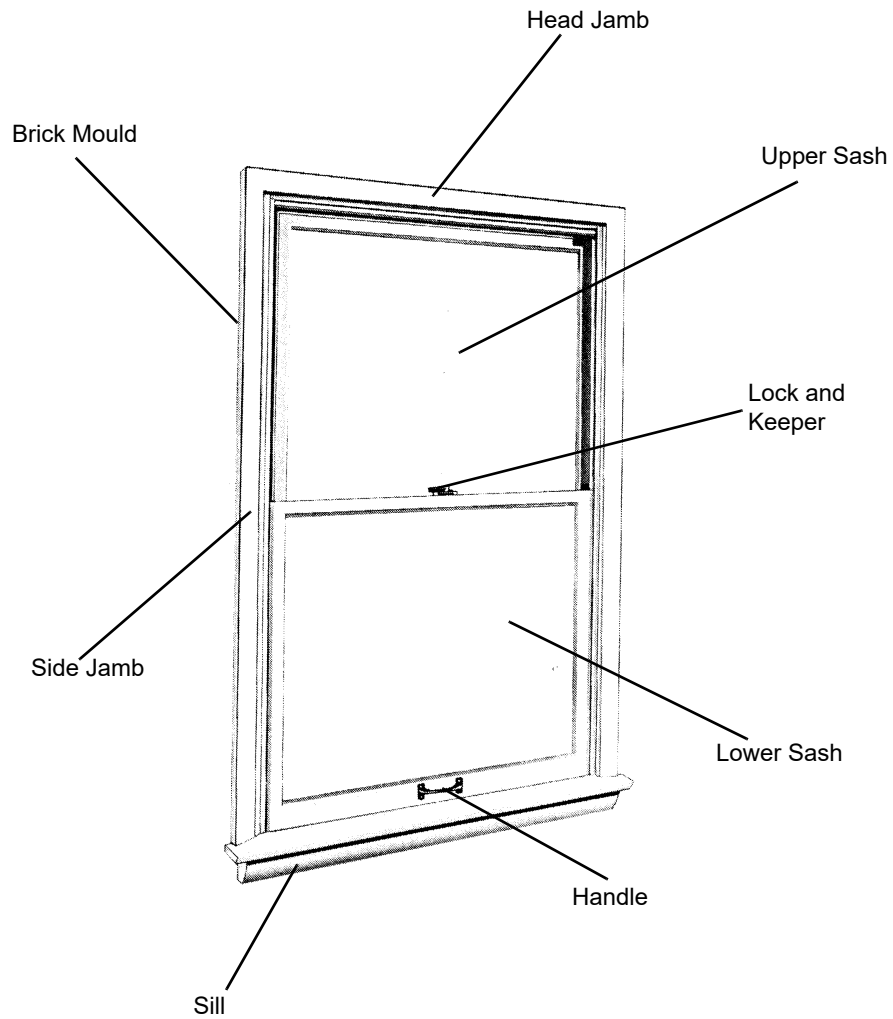

What's in This Section

Standard Windows	Page 3
Parts Illustration	3
Unit Sizes	4
Unit Size Chart	4
Product History	5
Milestones	5
Sash	6
Sash Size Table	6
Weatherstrip	7
Balancers	8
Balancers	8
Insect Screens	9
Insect Screen - Full	9
Insect Screens - Half	9
Grilles	10
Interior Grilles	10
Frames	11
Frame Assembly	11
Jamb Liners	12
Frame Parts	12
Hardware	13
Hardware	13

Parts Illustration

Manufactured 1962 to 1970

Primed Narroline® Window Unit Parts

Unit viewed from interior.

Unit Sizes

Unit Size Chart

Note:

Unit dimension widths are figured from outside edges of 2 inch exterior side casings. Heights are figured from top edge of 2 inch exterior head casing to the bottom edge of sill. See frame illustration on [page 11](#).

WINDOW SIZES

Unit Dim. refers to overall outside to outside frame.

Rgh. Opg. refers to rough stud opening.

Glass refers to unobstructed (visible) glass.

See [Measuring Visible Glass Video](#).

PICTURE WINDOWS