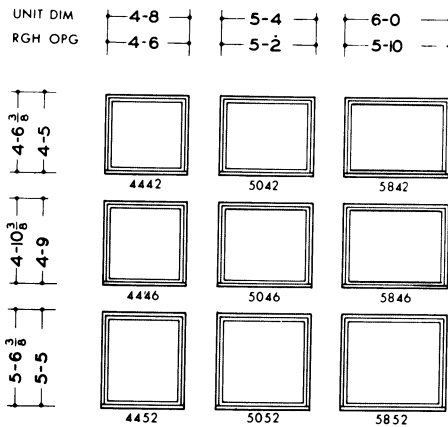

Parts Illustration

Manufactured 1962 to 1970

Primed Narroline® Window Unit Parts

Unit viewed from interior.

Unit Sizes

Unit Size Chart

Note:

Unit dimension widths are figured from outside edges of 2 inch exterior side casings. Heights are figured from top edge of 2 inch exterior head casing to the bottom edge of sill. See frame illustration on [page 11](#).

WINDOW SIZES

Unit Dim. refers to overall outside to outside frame.

Rgh. Opg. refers to rough stud opening.

Glass refers to unobstructed (visible) glass.

See [Measuring Visible Glass Video](#).

PICTURE WINDOWS