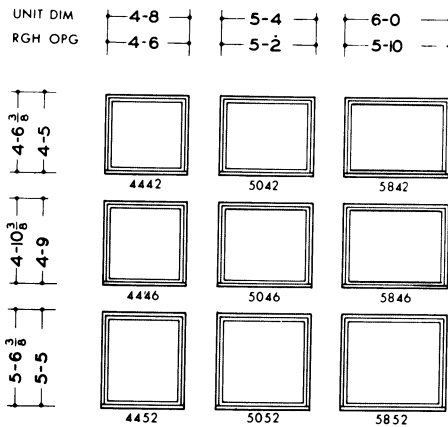

Parts Illustration

Manufactured 1962 to 1970

Primed Narroline® Window Unit Parts

Unit viewed from interior.

Unit Sizes

Unit Size Chart

Note:

Unit dimension width are figured from outside edges of 2 inch exterior side casings. Heights are figured from top edge of 2 inch exterior head casing to the bottom edge of sill. See frame illustration on [page 11](#).

WINDOW SIZES

Unit Dim. refers to overall outside to outside frame.

Rgh. Opg. refers to rough stud opening.

Glass refers to unobstructed (visible) glass.

See [Measuring Visible Glass Video](#).

PICTURE WINDOWS