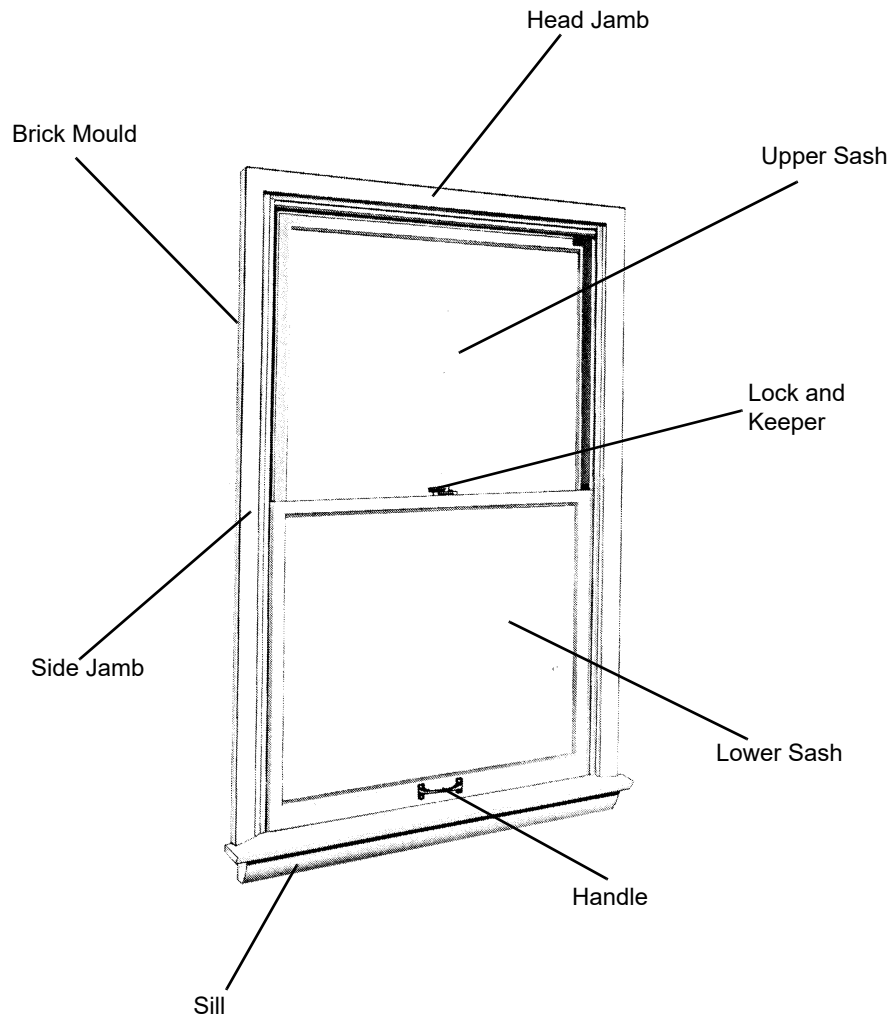

What's in This Section

Standard Windows	Page 3
Parts Illustration	3
Unit Sizes	4
Unit Size Chart	4
Product History	5
Milestones	5
Sash	6
Sash Size Table	6
Weatherstrip	7
Balancers	8
Balancers	8
Insect Screens	9
Insect Screen - Full	9
Insect Screens - Half	9
Grilles	10
Interior Grilles	10
Frames	11
Frame Assembly	11
Jamb Liners	12
Frame Parts	12
Hardware	13
Hardware	13

Parts Illustration

Manufactured 1962 to 1970

Primed Narroline® Window Unit Parts

Unit viewed from interior.

Unit Sizes

Unit Size Chart

Note:

Unit dimension width are figured from outside edges of 2 inch exterior side casings. Heights are figured from top edge of 2 inch exterior head casing to the bottom edge of sill. See frame illustration on [page 11](#).

WINDOW SIZES

Unit Dim. refers to overall outside to outside frame.

Rgh. Opg. refers to rough stud opening.

Glass refers to unobstructed (visible) glass.

See [Measuring Visible Glass Video](#).

PICTURE WINDOWS