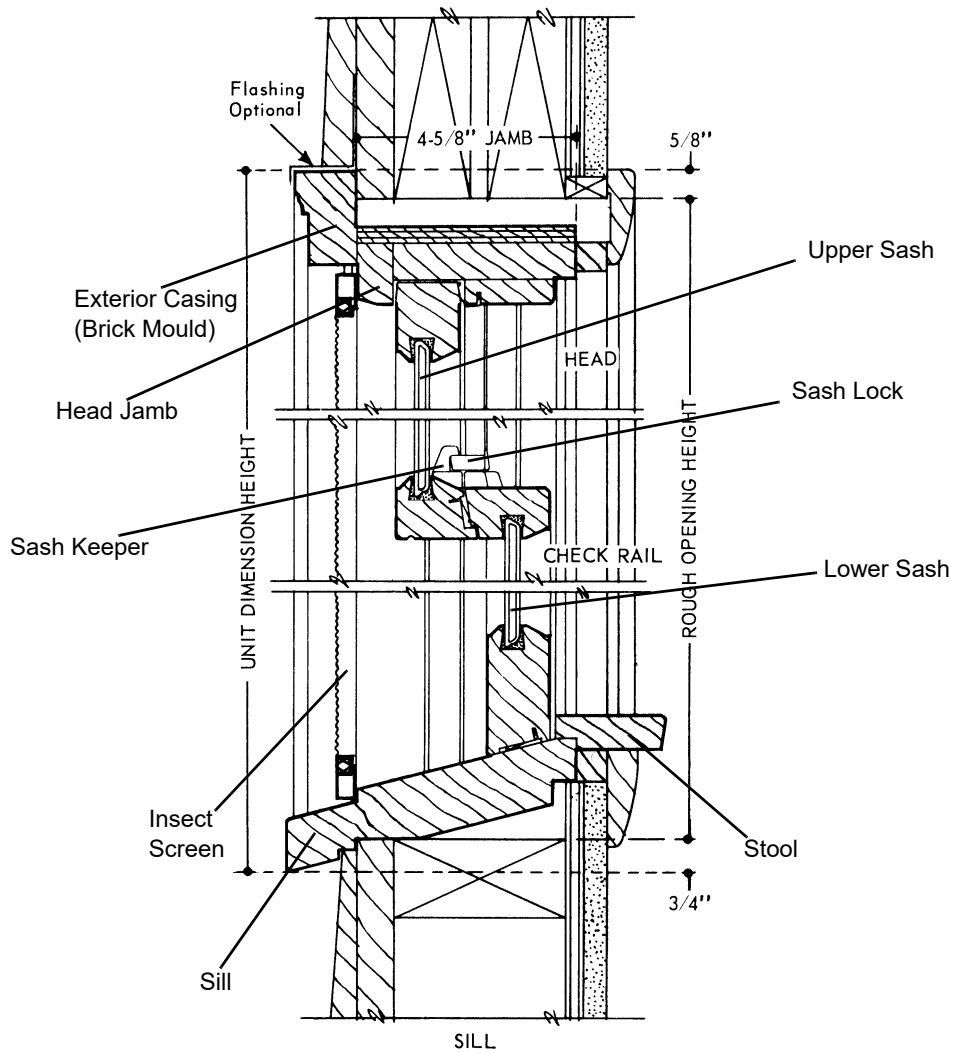

Insect Screen - Full

Unit No.	Dimensions (w x h)	Order No.
20210	23 ⁷ / ₈ × 34 ²⁷ / ₃₂	1104111
2456	27 ⁷ / ₈ × 66 ²⁷ / ₃₂	1104129
34210	39 ⁷ / ₈ × 34 ²⁷ / ₃₂	1104151
4046	47 ⁷ / ₈ × 54 ²⁷ / ₃₂	1104176
4052	47 ⁷ / ₈ × 62 ²⁷ / ₃₂	1104178
4056	47 ⁷ / ₈ × 66 ²⁷ / ₃₂	1104179

Head Pin - Insect Screen / Full

Order No.
1131408

Insect Screens - Half

Note:

Half insect screens are not available.

Grilles

Interior Grilles

Interior Grilles - Colonial / 3/4" Wood

Note:

Grilles no longer available. Use current style Perma-Shield® Narroline® grilles as replacement.

Frame Assembly

Primed Narroline® Window Sash and Frame Assembly

Frames

Jamb Liners			
Note: Order similar or longer length for items N/A and cut to size if necessary.			
Jamb Liner - Upper / Right-Hand			
Note: 52 upper that is N/A will need to replace both upper and lower jamb liner, replacing with a 310 upper and a 56 lower.	Unit No.	Length	Order No.
	210	14 ¹⁹ / ₃₂	1130616
	32	16 ¹⁹ / ₃₂	1130620
	310	20 ¹⁹ / ₃₂	1130624
	42	22 ¹⁹ / ₃₂	1130628
	46	24 ¹⁹ / ₃₂	1130632
	52	28 ¹⁹ / ₃₂	N/A
	56	24 ¹⁹ / ₃₂	N/A
62	20 ¹⁹ / ₃₂	N/A	
Jamb Liner - Lower / Right-Hand			
	Unit No.	Length	Order No.
	210	19 ³⁵ / ₆₄	1130516
	32	21 ³⁵ / ₆₄	1130520
	310	25 ³⁵ / ₆₄	1130524
	42	27 ³⁵ / ₆₄	1130528
	46	29 ³⁵ / ₆₄	1130532
	52	33 ³⁵ / ₆₄	1130536
	56	41 ³⁵ / ₆₄	1130540
62	53 ³⁵ / ₆₄	1130544	
Jamb Liner - Full / Left-Hand			
	Unit No.	Length	Order No.
	210	34 ⁹ / ₆₄	N/A
	32	38 ⁹ / ₆₄	1130320
	310	46 ⁹ / ₆₄	1130324
	42	50 ⁹ / ₆₄	1130328
	46	54 ⁹ / ₆₄	1130332
	52	62 ⁹ / ₆₄	1130336
	56	66 ⁹ / ₆₄	1130340
62	74 ⁹ / ₆₄	1130344	