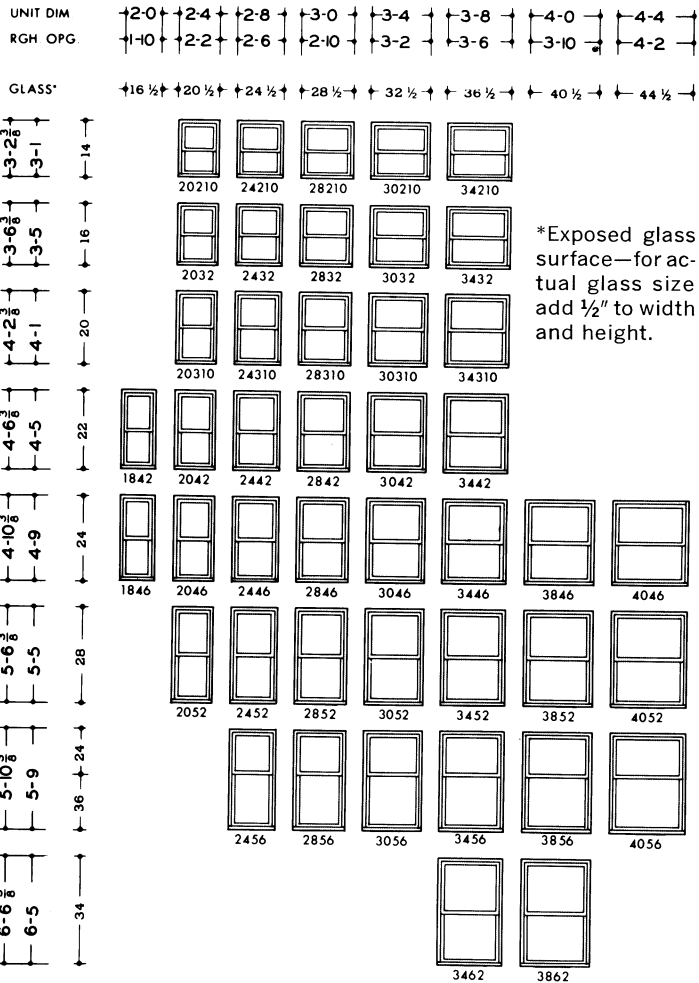

Unit Sizes

Unit Size Chart

Note:

Unit dimension width are figured from outside edges of 2 inch exterior side casings. Heights are figured from top edge of 2 inch exterior head casing to the bottom edge of sill. See frame illustration on [page 11](#).

WINDOW SIZES

Unit Dim. refers to overall outside to outside frame.

Rgh. Opg. refers to rough stud opening.

Glass refers to unobstructed (visible) glass.

See [Measuring Visible Glass Video](#).