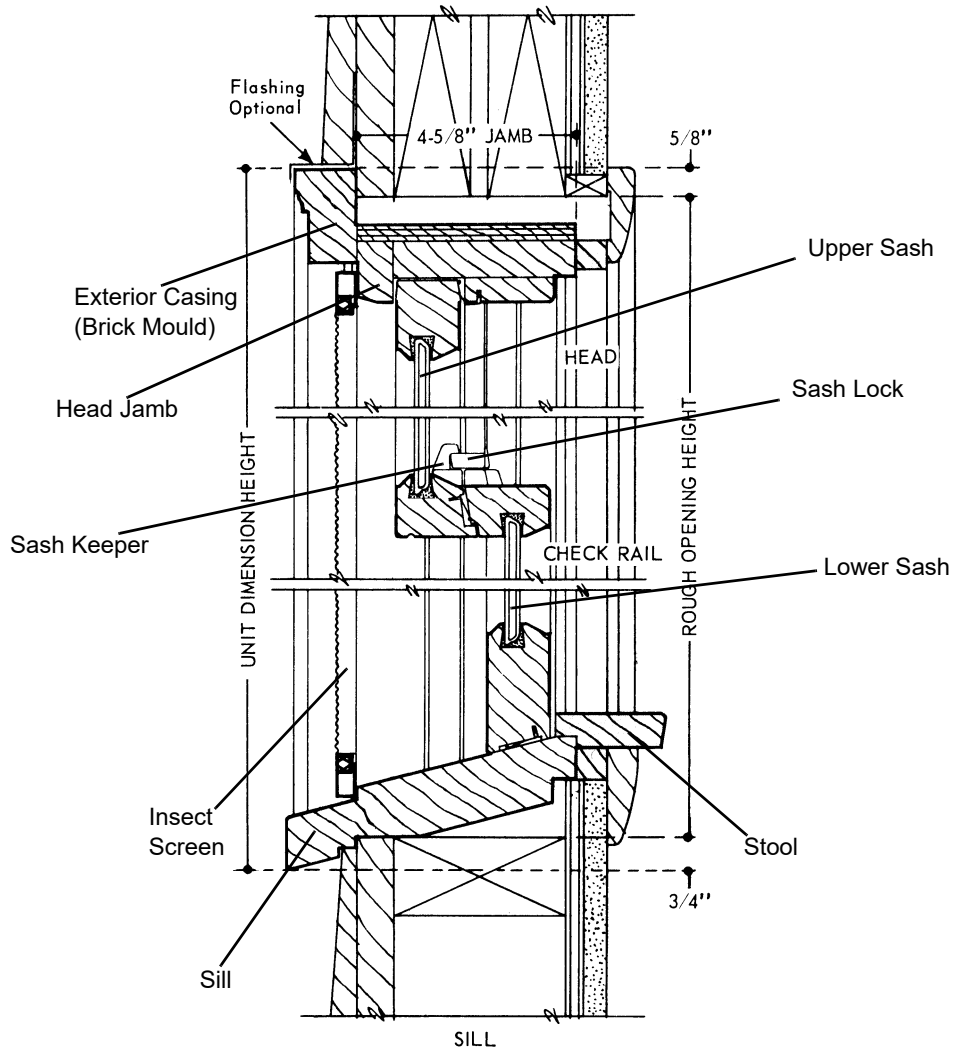

Insect Screen - Full

Unit No.	Dimensions (w x h)	Order No.
20210	23 ⁷ / ₈ × 34 ²⁷ / ₃₂	1104111
2456	27 ⁷ / ₈ × 66 ²⁷ / ₃₂	1104129
34210	39 ⁷ / ₈ × 34 ²⁷ / ₃₂	1104151
4046	47 ⁷ / ₈ × 54 ²⁷ / ₃₂	1104176
4052	47 ⁷ / ₈ × 62 ²⁷ / ₃₂	1104178
4056	47 ⁷ / ₈ × 66 ²⁷ / ₃₂	1104179

Head Pin - Insect Screen / Full

Order No.
1131408

Insect Screens - Half

Note:

Half insect screens are not available.

Grilles

Interior Grilles

Interior Grilles - Colonial / 3/4" Wood

Note:

Grilles no longer available. Use current style Perma-Shield® Narroline® grilles as replacement.

Frame Assembly

Primed Narroline® Window Sash and Frame Assembly

Frames

Jamb Liners			
Note: Order similar or longer length for items N/A and cut to size if necessary.			
Jamb Liner - Upper / Right-Hand			
Note: 52 upper that is N/A will need to replace both upper and lower jamb liner, replacing with a 310 upper and a 56 lower.	Unit No.	Length	Order No.
	210	14 ¹⁹ / ₃₂	1130616
	32	16 ¹⁹ / ₃₂	1130620
	310	20 ¹⁹ / ₃₂	1130624
	42	22 ¹⁹ / ₃₂	1130628
	46	24 ¹⁹ / ₃₂	1130632
	52	28 ¹⁹ / ₃₂	N/A
	56	24 ¹⁹ / ₃₂	N/A
62	20 ¹⁹ / ₃₂	N/A	
Jamb Liner - Lower / Right-Hand			
	Unit No.	Length	Order No.
	210	19 ³⁵ / ₆₄	1130516
	32	21 ³⁵ / ₆₄	1130520
	310	25 ³⁵ / ₆₄	1130524
	42	27 ³⁵ / ₆₄	1130528
	46	29 ³⁵ / ₆₄	1130532
	52	33 ³⁵ / ₆₄	1130536
	56	41 ³⁵ / ₆₄	1130540
62	53 ³⁵ / ₆₄	1130544	
Jamb Liner - Full / Left-Hand			
	Unit No.	Length	Order No.
	210	34 ⁹ / ₆₄	N/A
	32	38 ⁹ / ₆₄	1130320
	310	46 ⁹ / ₆₄	1130324
	42	50 ⁹ / ₆₄	1130328
	46	54 ⁹ / ₆₄	1130332
	52	62 ⁹ / ₆₄	1130336
	56	66 ⁹ / ₆₄	1130340
62	74 ⁹ / ₆₄	1130344	