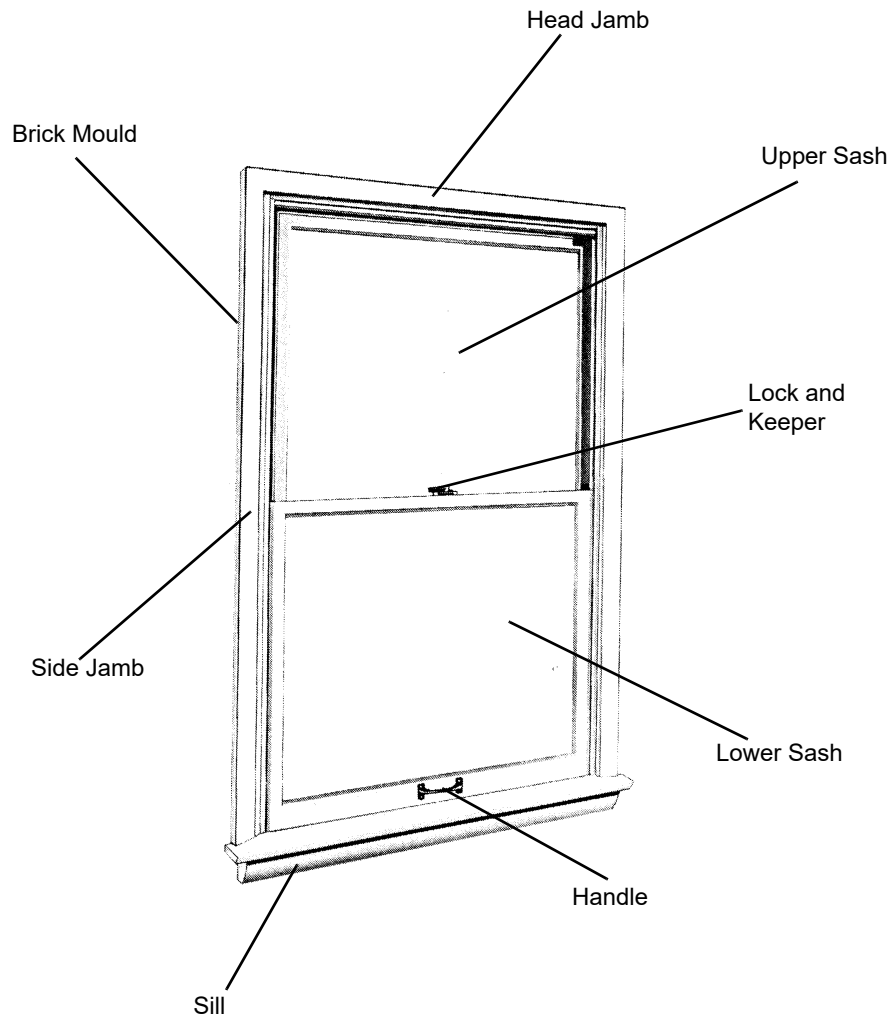

What's in This Section

Standard Windows	Page 3
Parts Illustration	3
Unit Sizes	4
Unit Size Chart	4
Product History	5
Milestones	5
Sash	6
Sash Size Table	6
Weatherstrip	7
Balancers	8
Balancers	8
Insect Screens	9
Insect Screen - Full	9
Insect Screens - Half	9
Grilles	10
Interior Grilles	10
Frames	11
Frame Assembly	11
Jamb Liners	12
Frame Parts	12
Hardware	13
Hardware	13

Parts Illustration

Manufactured 1962 to 1970

Primed Narroline® Window Unit Parts

Unit viewed from interior.

Unit Sizes

Unit Size Chart

Note:

Unit dimension width are figured from outside edges of 2 inch exterior side casings. Heights are figured from top edge of 2 inch exterior head casing to the bottom edge of sill. See frame illustration on [page 11](#).

WINDOW SIZES

Unit Dim. refers to overall outside to outside frame.

Rgh. Opg. refers to rough stud opening.

Glass refers to unobstructed (visible) glass.

See [Measuring Visible Glass Video](#).

PICTURE WINDOWS