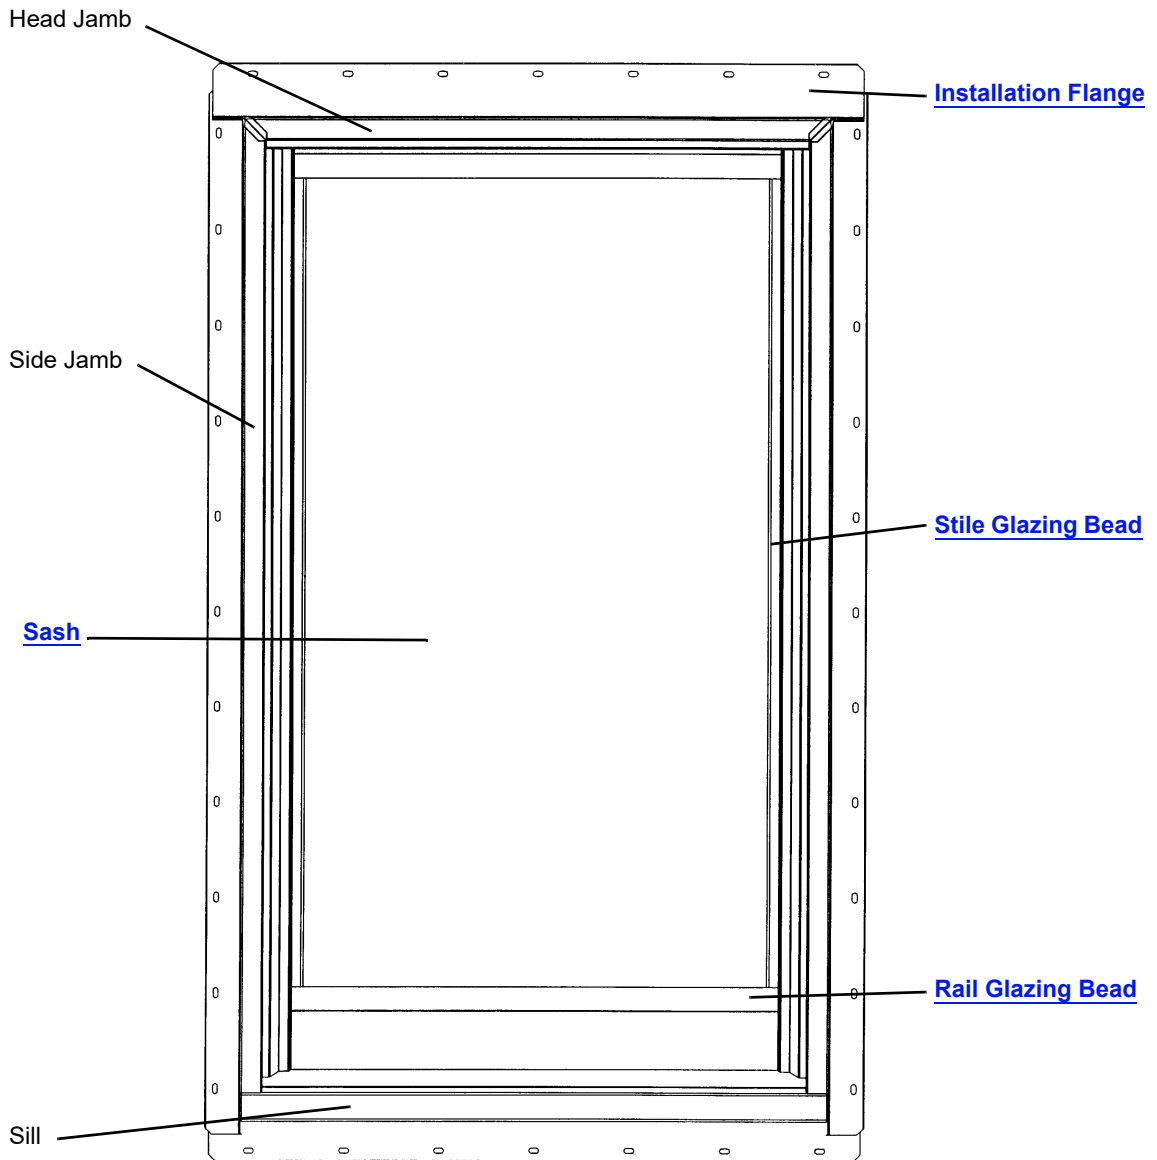

Service Replacement	Page 25
Service Replacement Only Parts	25
Sills	25

200 Series Perma-Shield® Narroline® Picture and Sidelight (1968 to 2002)

Picture and Sidelight Windows

Parts Illustration

Parts Illustration - Picture Windows (1968 to 2002)

Manufactured 1968 to 2002

Perma-Shield® Narroline® Picture Window Unit Parts

Unit viewed from exterior.