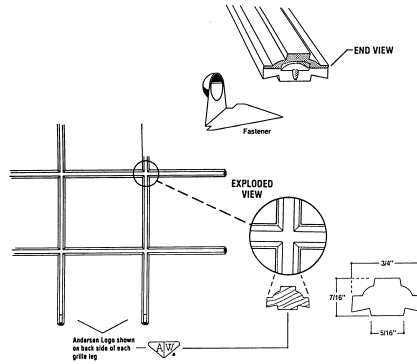

Grilles

Interior Grilles - Picture Windows / Colonial / 3/4" Wood / Natural Interior

Note:

Grilles first offered in 1989. Can only be used on 1981 to 2002 vintage sash.

Perma-Shield® Narroline® Picture Window Interior Grilles

Interior Grille - Picture Window / Colonial / 3/4" Wood / Natural Wood Interior

Unit No.	Dimensions	Color/Species		
		Exterior		
		White	Terratone	Sandtone
		Maple Interior		
4442	46 ²³/₃₂ × 43 ²⁷/₃₂	1603430	2703130	1139202
4446	46 ²³/₃₂ × 47 ²⁷/₃₂	1603432	2703132	1139204
4462	46 ²³/₃₂ × 67 ²⁷/₃₂	1603436	2703136	1139208
5042	54 ²³/₃₂ × 43 ²⁷/₃₂	1603438	2703138	1139210
5046	54 ²³/₃₂ × 47 ²⁷/₃₂	1603440	2703140	1139212
5052	54 ²³/₃₂ × 55 ²⁷/₃₂	1603442	2703142	1139214
5846	62 ²³/₃₂ × 47 ²⁷/₃₂	1603448	N/A	1139220