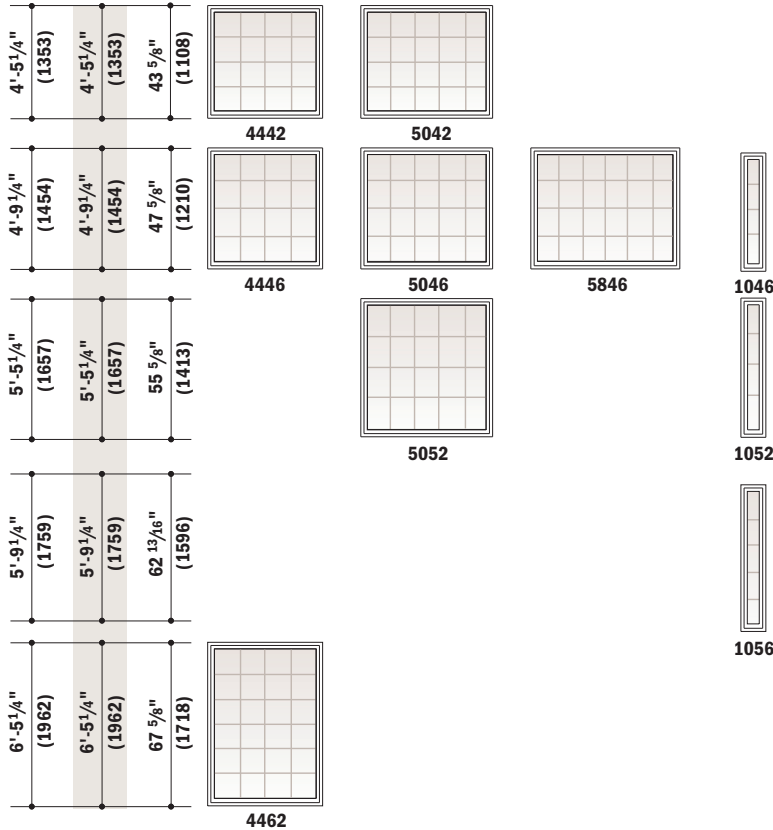

Unit Sizes

Unit Size Chart - Narroline® Picture and Sidelight Windows

Note: Unit Dim. refers to overall outside-to-outside frame. Rgh. Opg. refers to rough stud opening. Glass refers to unobstructed (visible) glass.

Picture Windows 1981 to 2002

Sidelights 1997 to 2002

Unit Dimension	4'-5 5/8"	5'-1 5/8"	5'-9 5/8"	1'-0"
	(1362)	(1565)	(1768)	(305)
Rough Opening	4'-6 1/8"	5'-2 1/8"	5'-10 1/8"	1'-0 1/2"
	(1375)	(1578)	(1781)	(318)
Unobstructed Glass	46 1/2"	54 1/2"	62 1/2"	6 13/16"
	(1181)	(1384)	(1588)	(159)