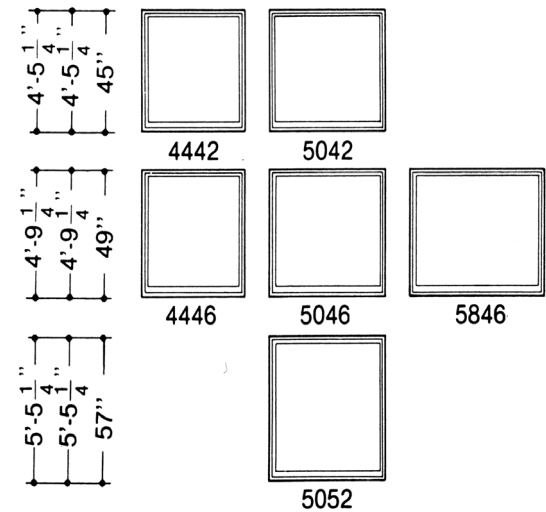

Picture Windows 1968 to 1981

UNIT DIM.	4'-5 5/8"	5'-1 5/8"	5'-9 5/8"
RGH. OPG.	4'-6 1/8"	5'-2 1/8"	5'-10 1/8"
GLASS *	48 3/16"	56 3/16"	64 3/16"