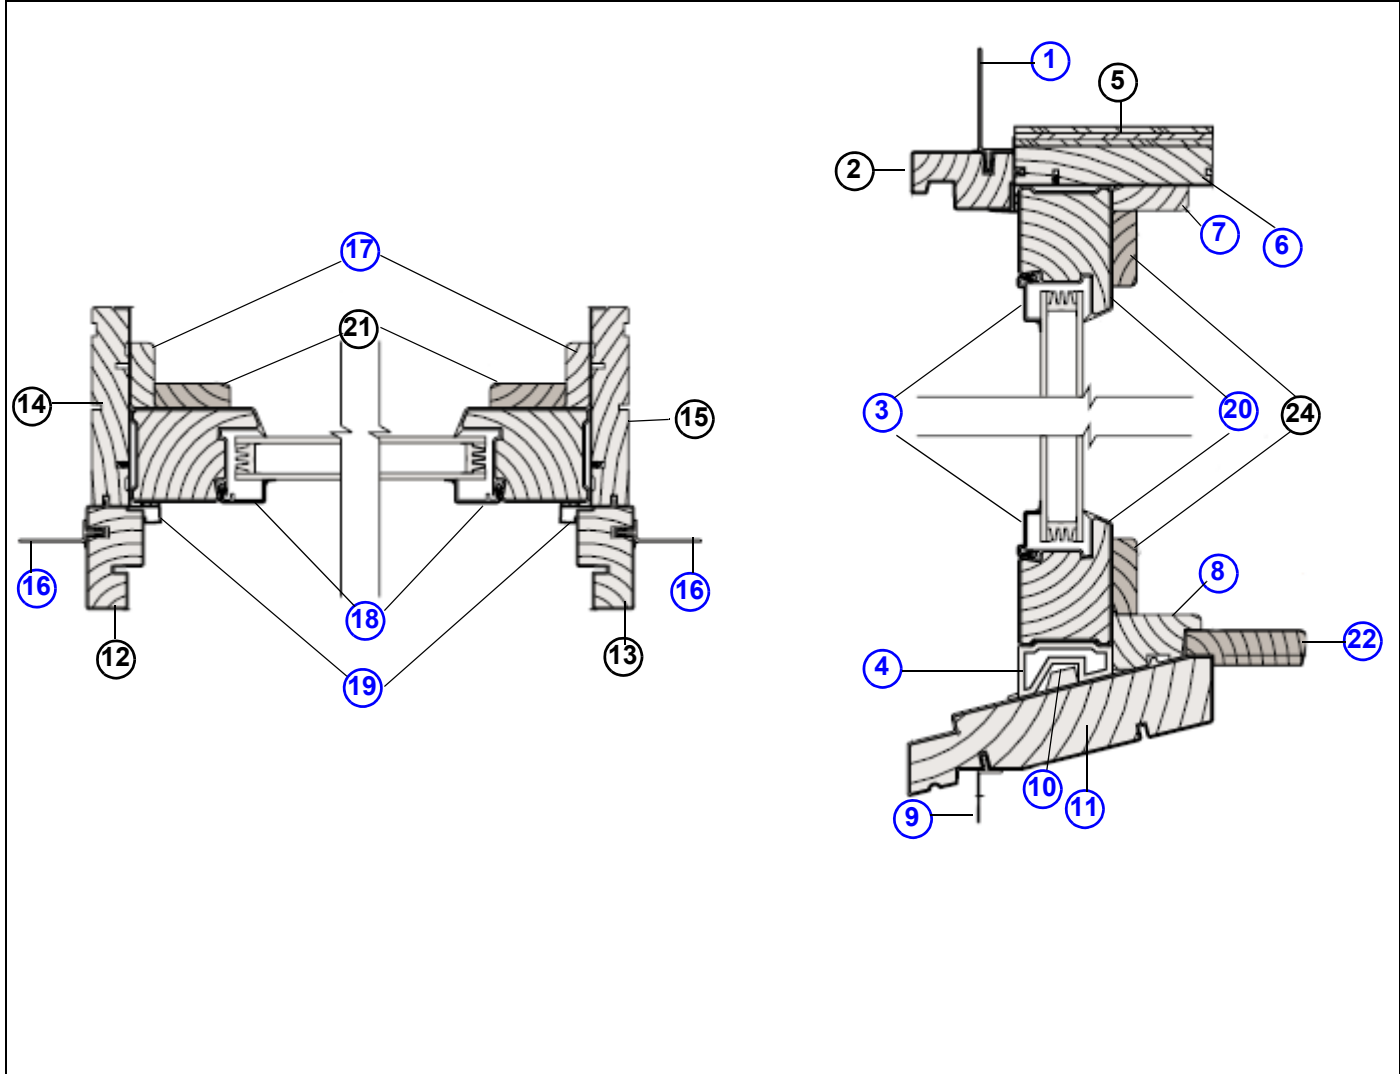

Unit Illustration

Illustration - Narroline® Picture Windows / Vinyl Sash (1981 to 2002)

1. Head Jamb Flange	9. Sill Windbreak	17. Left & Right Side Stops
2. Head Jamb Outer Frame	10. Sill Block	18. Side Stile Vinyl Glazing Beads
3. Top & Bottom Rail Glazing Beads	11. Sill	19. Side Jamb Liners
4. Bottom Rail Filler	12. Left Side Outer Frame	20. Picture Window Sash
5. Head Jamb Frame	13. Right Side Outer Frame	21. Accessory Stops (Optional)
6. Head Jamb Liner	14. Left Side Jamb Frame	22. Stool (Optional)
7. Head Stop	15. Right Side Jamb Frame	
8. Sill Stop	16. Side Flanges	

Perma-Shield® Narroline® Picture Window