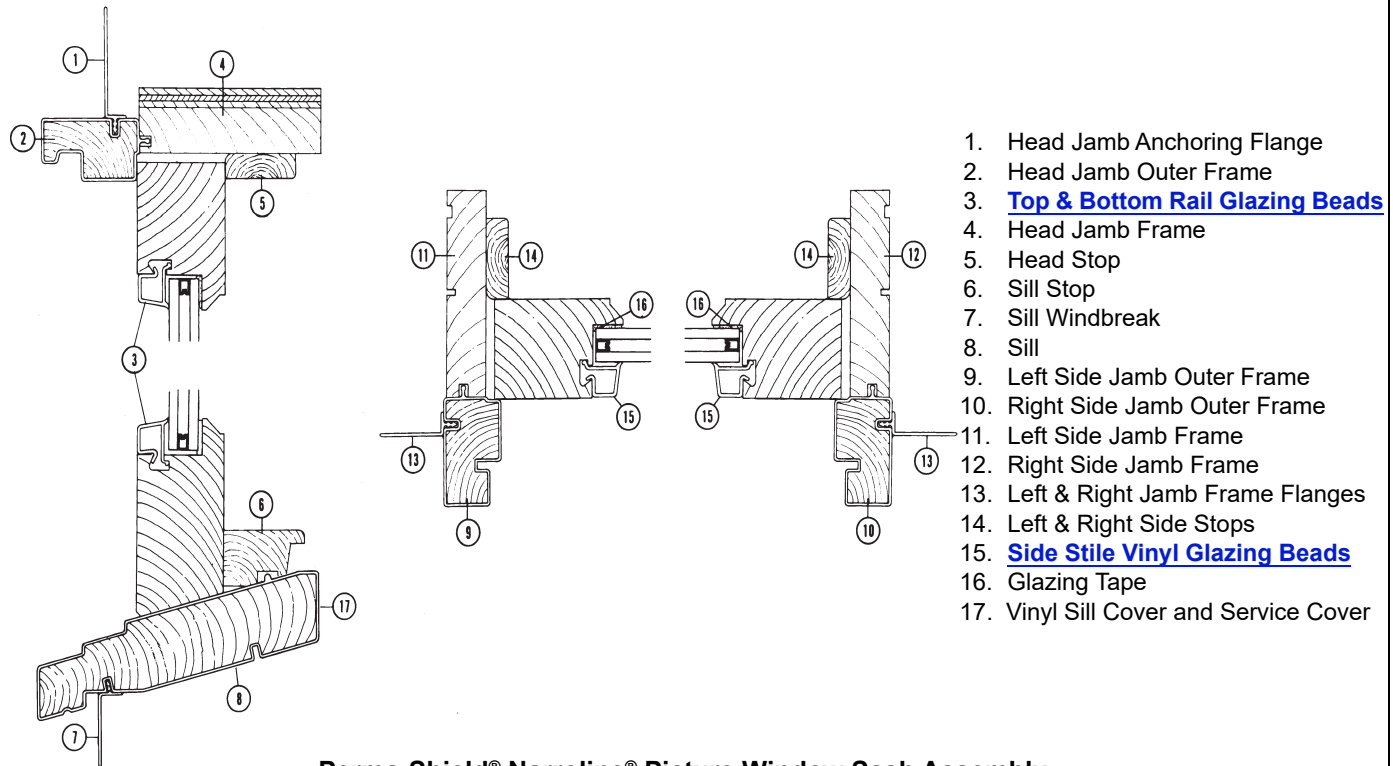

Sash

Sash Assembly Illustration - Picture Windows / Wood Sash (1968 - 1981)

Perma-Shield® Narroline® Picture Window Sash Assembly