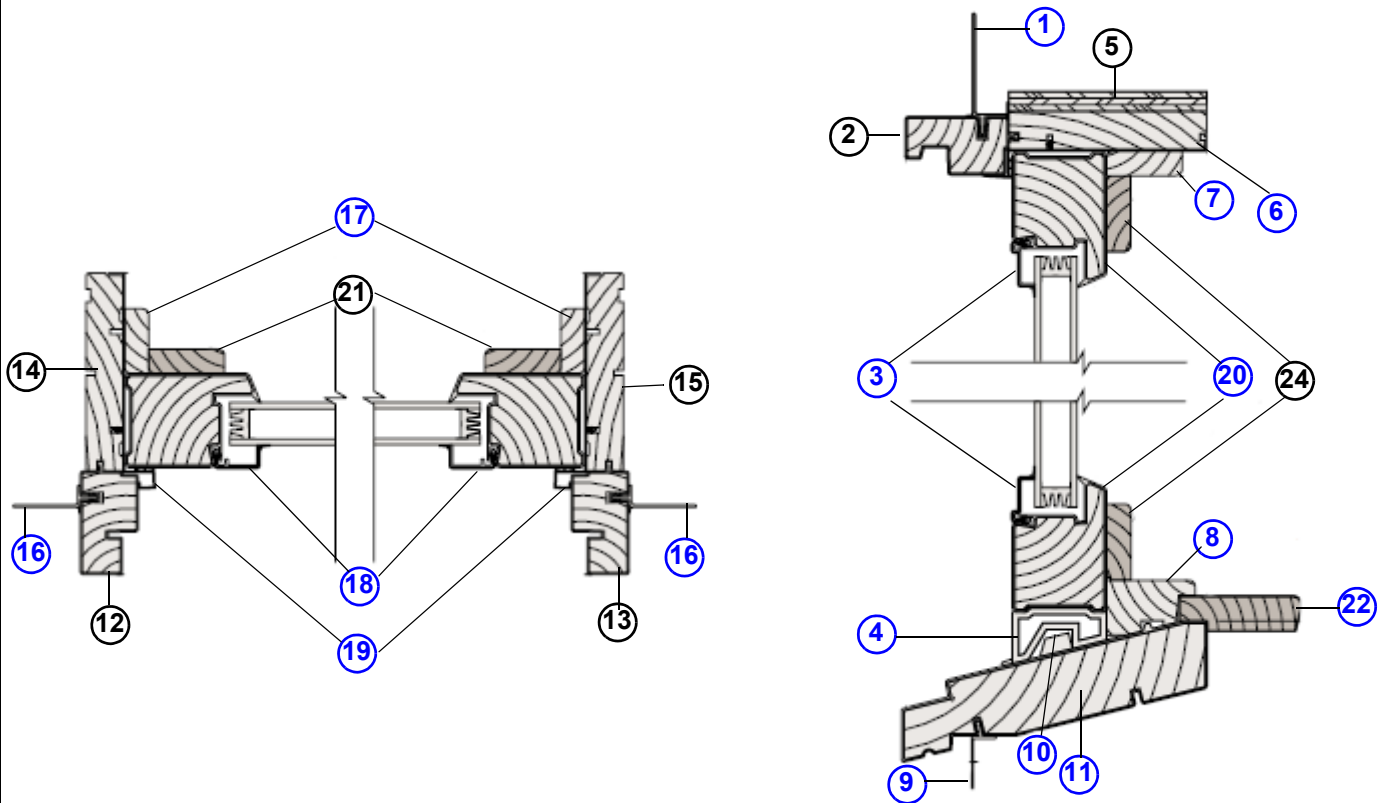

200 Series Perma-Shield® Narroline® Picture and Sidelight (1968 to 2002)

Picture and Sidelight Windows

Sash

Sash Assembly Illustration - Picture Windows / Vinyl Sash (1981 - 2002)

1. Head Jamb Flange	9. Sill Windbreak	17. Left & Right Side Stops
2. Head Jamb Outer Frame	10. Sill Block	18. Side Stile Vinyl Glazing Beads
3. Top & Bottom Rail Glazing Beads	11. Sill	19. Side Jamb Liners
4. Bottom Rail Filler	12. Left Side Outer Frame	20. Picture Window Sash
5. Head Jamb Frame	13. Right Side Outer Frame	21. Accessory Stops (Optional)
6. Head Jamb Liner	14. Left Side Jamb Frame	22. Stool (Optional)
7. Head Stop	15. Right Side Jamb Frame	
8. Sill Stop	16. Side Flanges	

Perma-Shield® Narroline® Picture Window