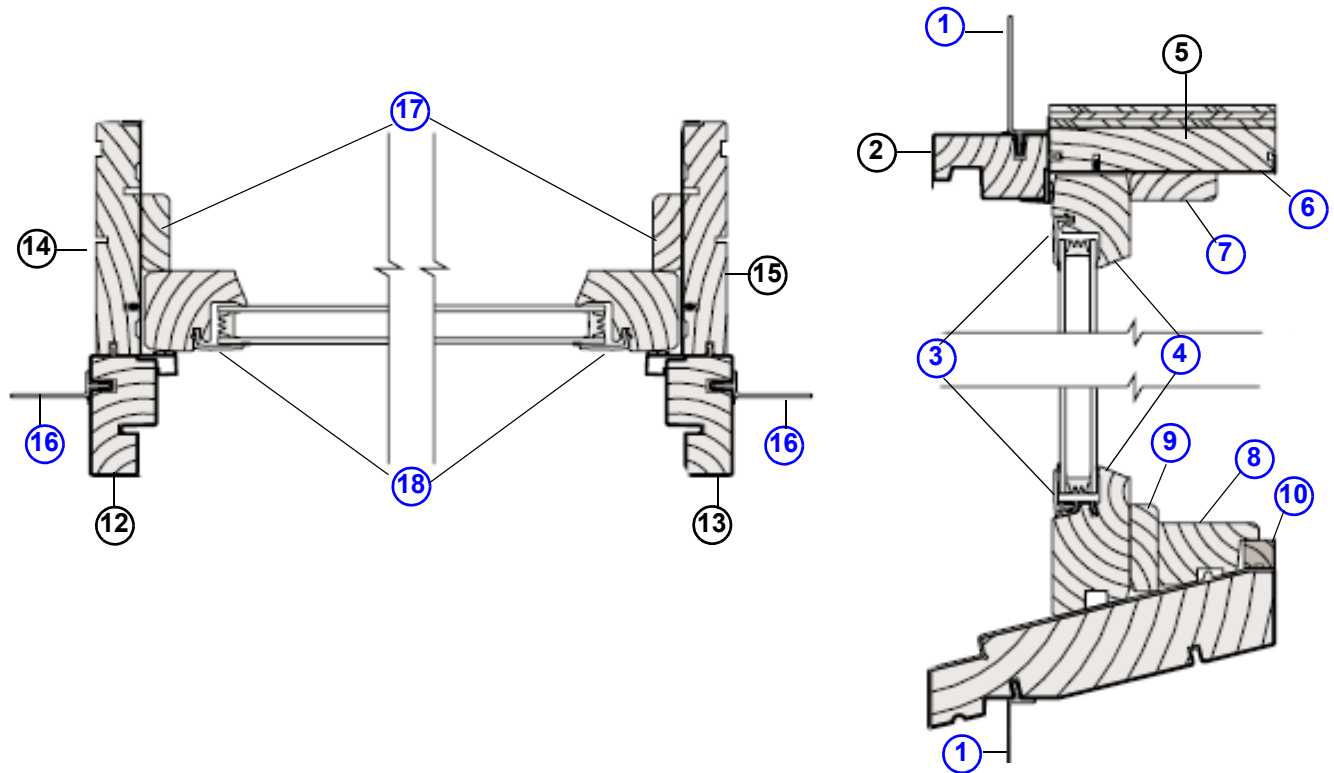

Illustration - Narroline® Sidelight (1997 to 2002)

1. Sidelight Head/Sill Flange	12. Left Side Outer Frame
2. Head Jamb Outer Frame	13. Right Side Outer Frame
3. Sidelight Rail Glazing Beads	14. Left Side Jamb Frame
4. Sidelight Sash	15. Right Side Jamb Frame
5. Head Jamb Frame	16. Side Flanges
6. Sidelight Head Jamb Liner	17. Left & Right Side Stops
7. Sidelight Head Stop	18. Sidelight Side Stile Vinyl Glazing Beads
8. Sidelight Sill Stop	19. Side Jamb Liners
9. Sill Stop Filler	
10. Sill Stop	
11. Sill	

Perma-Shield® Narroline® Sidelight

Unit viewed from exterior.