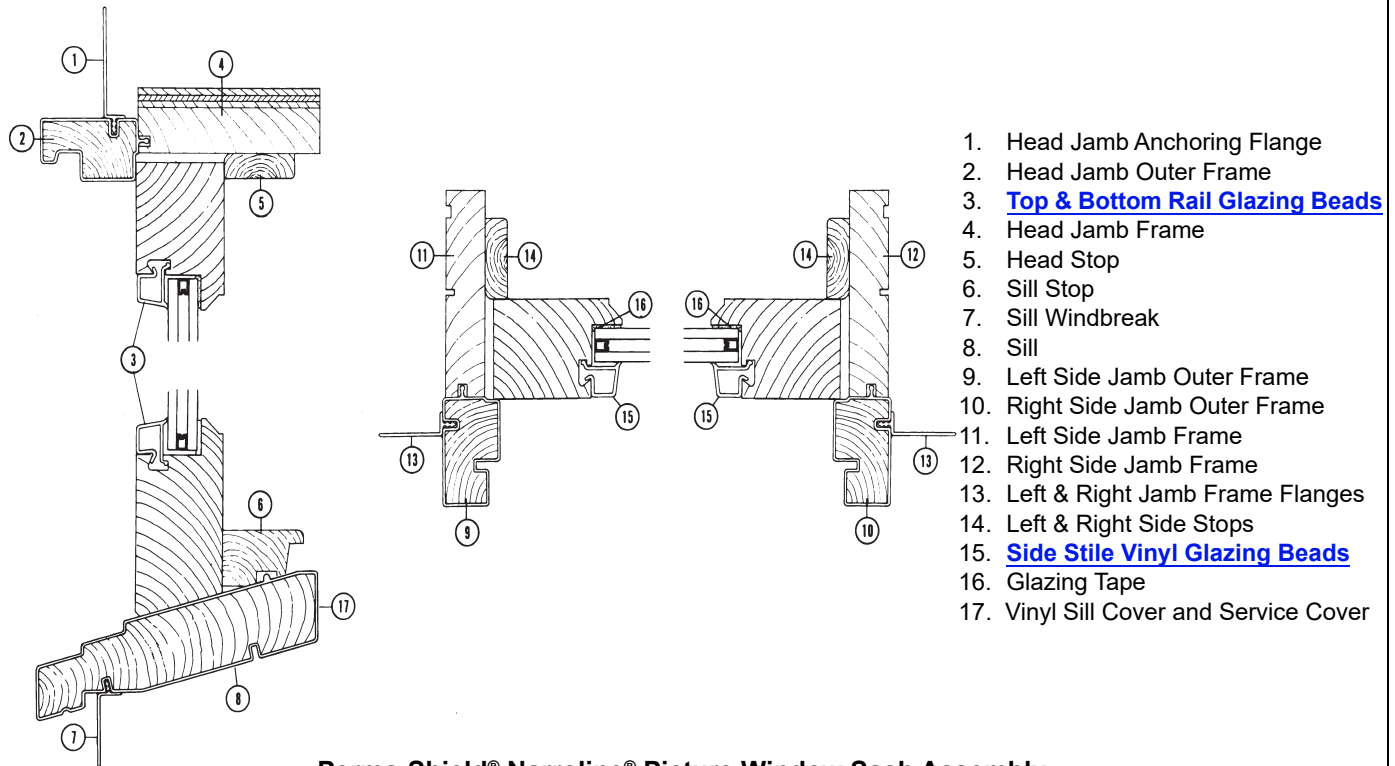

Sash

Sash Assembly Illustration - Picture Windows / Wood Sash (1968 - 1981)

1. Head Jamb Anchoring Flange
2. Head Jamb Outer Frame
3. [Top & Bottom Rail Glazing Beads](#)
4. Head Jamb Frame
5. Head Stop
6. Sill Stop
7. Sill Windbreak
8. Sill
9. Left Side Jamb Outer Frame
10. Right Side Jamb Outer Frame
11. Left Side Jamb Frame
12. Right Side Jamb Frame
13. Left & Right Jamb Frame Flanges
14. Left & Right Side Stops
15. [Side Stile Vinyl Glazing Beads](#)
16. Glazing Tape
17. Vinyl Sill Cover and Service Cover

Perma-Shield® Narroline® Picture Window Sash Assembly