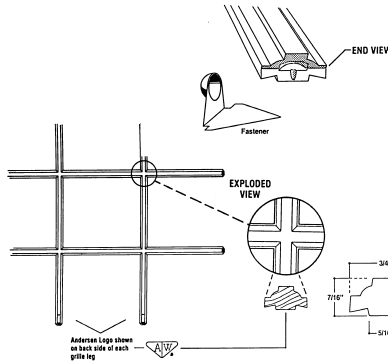

200 Series Perma-Shield® Narroline® Picture and Sidelight (1968 to 2002)

Picture and Sidelight Windows

Grilles

Interior Grilles - Picture Windows / Colonial / 3/4" Wood / Prefinished Interior

Note:

Grilles first offered in 1989. Can only be used on 1981 to 2002 vintage sash.