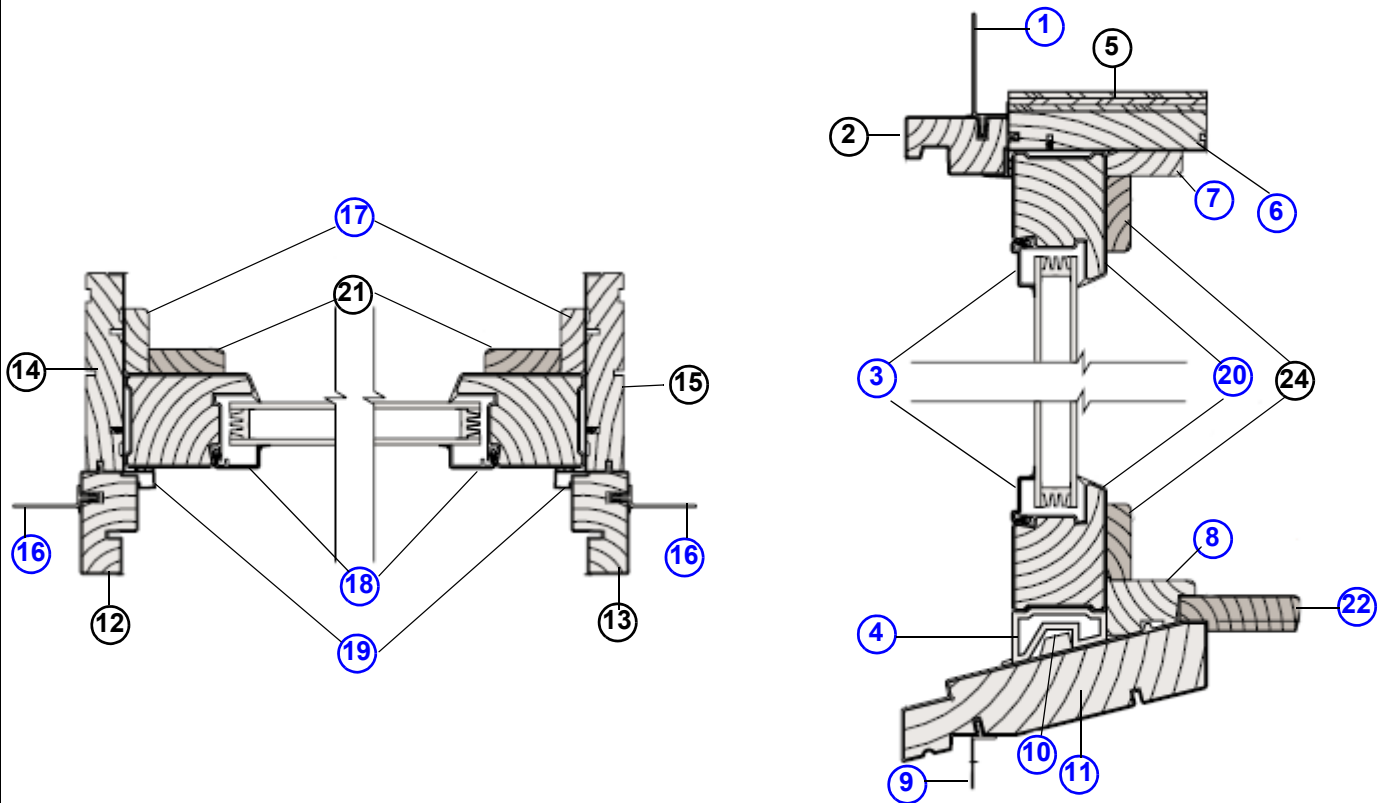

Sash Assembly Illustration - Picture Windows / Vinyl Sash (1981 - 2002)

1. Head Jamb Flange	9. Sill Windbreak	17. Left & Right Side Stops
2. Head Jamb Outer Frame	10. Sill Block	18. Side Stile Vinyl Glazing Beads
3. Top & Bottom Rail Glazing Beads	11. Sill	19. Side Jamb Liners
4. Bottom Rail Filler	12. Left Side Outer Frame	20. Picture Window Sash
5. Head Jamb Frame	13. Right Side Outer Frame	21. Accessory Stops (Optional)
6. Head Jamb Liner	14. Left Side Jamb Frame	22. Stool (Optional)
7. Head Stop	15. Right Side Jamb Frame	
8. Sill Stop	16. Side Flanges	

Perma-Shield® Narroline® Picture Window