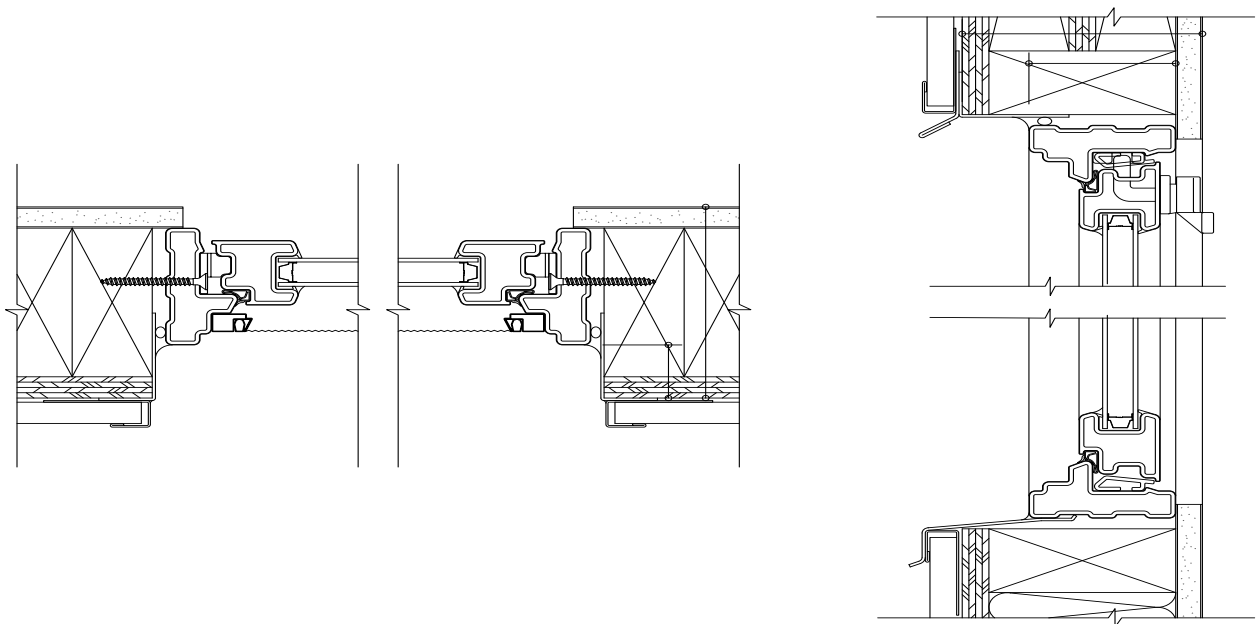

Sash

Sash Size Table

Sash Size Table

Note:

Overall Sash is measured outside edge to outside edge of frame.

Unobstructed Glass is dimension from outside edge to outside edge of visible glass only.

Unit No.	Overall Sash (w x h)	Unobstructed Glass (w x h)	Actual Glass (w x h)
BSMT2813	31 5/8 x 15 1/4	26 5/8 x 10 1/4	27 3/8" x 11"
BSMT2817	31 5/8 x 19 1/4	26 5/8 x 14 1/4	27 3/8" x 15"
BSMT2820	31 5/8 x 23 1/4	26 5/8 x 18 1/4	27 3/8" x 19"

Sash and Frame Assembly

Basement and Utility Window Sash and Frame Assembly

Sash

Sash - Low E

	Note: Hardware is not included.	Unit No	White	Sandtone
		BSMT2813	0271004	0271204
		BSMT2817	0271005	0271205
		BSMT2820	0271006	0271206