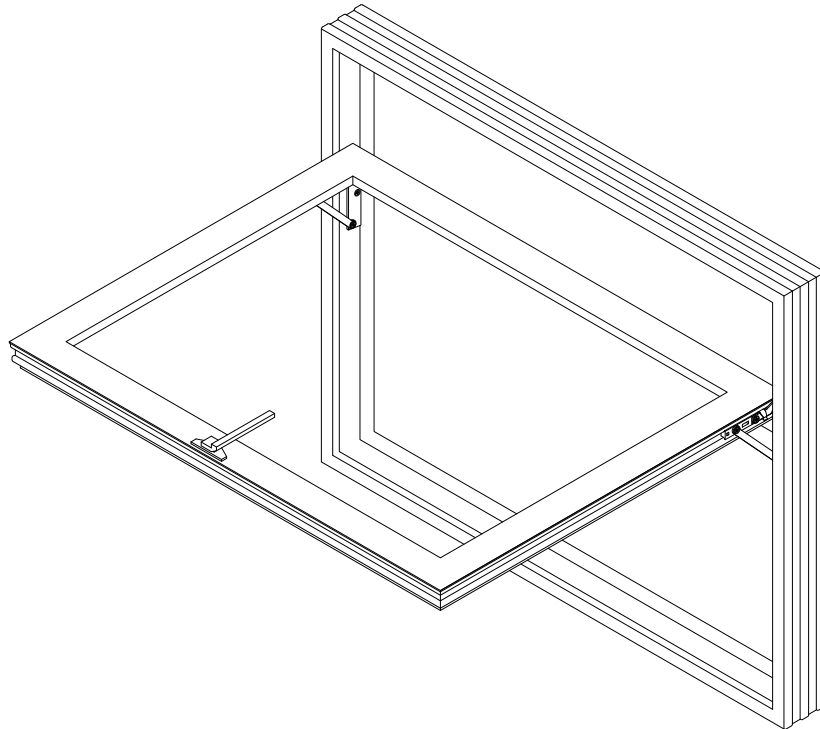

What's in This Section

Standard Windows	Page 3
Parts Illustration	3
Unit Sizes	4
Sash	5
Sash Size Table	5
Sash and Frame Assembly	5
Sash	5
Weatherstrip	6
Insect Screens	7
Insect Screens	7
Hardware	8
Hinges	8
Hardware	8
Frames	10
Frames	10
Snubber	10
Miscellaneous Parts	11
Steel Form	11
 Service Replacement	 Page 13
Service Replacement Only Part	13
Cartons	13

Parts Illustration

Basement and Utility Window Unit Parts

Unit viewed from interior.

Unit Sizes

Unit Size Chart

Unit Dimension	2'-7 5/8"	(803)	
Rough Opening	2'-8 1/4"	(819)	
Unobstructed Glass	26 5/8"	(676)	
1'-3 1/4"	(387)	1'-3 3/4"	(400)
		10 1/4"	(260)
			
			2813
1'-7 1/4"	(489)	1'-7 3/4"	(502)
		14 1/4"	(362)
			
			2817
1'-11 1/4"	(591)	1'-11 3/4"	(603)
		18 1/4"	(464)
			
			2820

Basement and Utility Window Unit Sizes

Unit viewed from exterior.

Sash

Sash Size Table

Sash Size Table

Note:

Overall Sash is measured outside edge to outside edge of frame.

Unobstructed Glass is dimension from outside edge to outside edge of visible glass only.