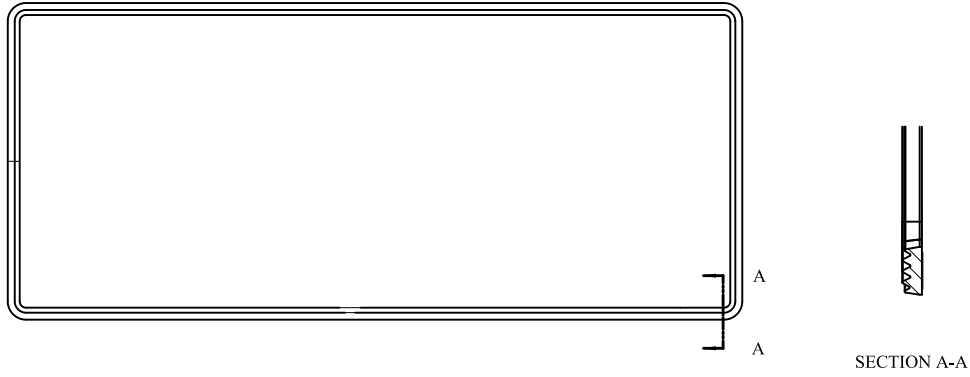

Sash

Weatherstrip

Weatherstrip

	Unit No.	Width x Height	White	Sandtone
	BSMT2813	28 1/2 x 12 1/8	0271041	0271245
	BSMT2817	28 1/2 x 16 1/8	0271042	0271246
	BSMT2820	28 1/2 x 20 1/8	0271043	0271247