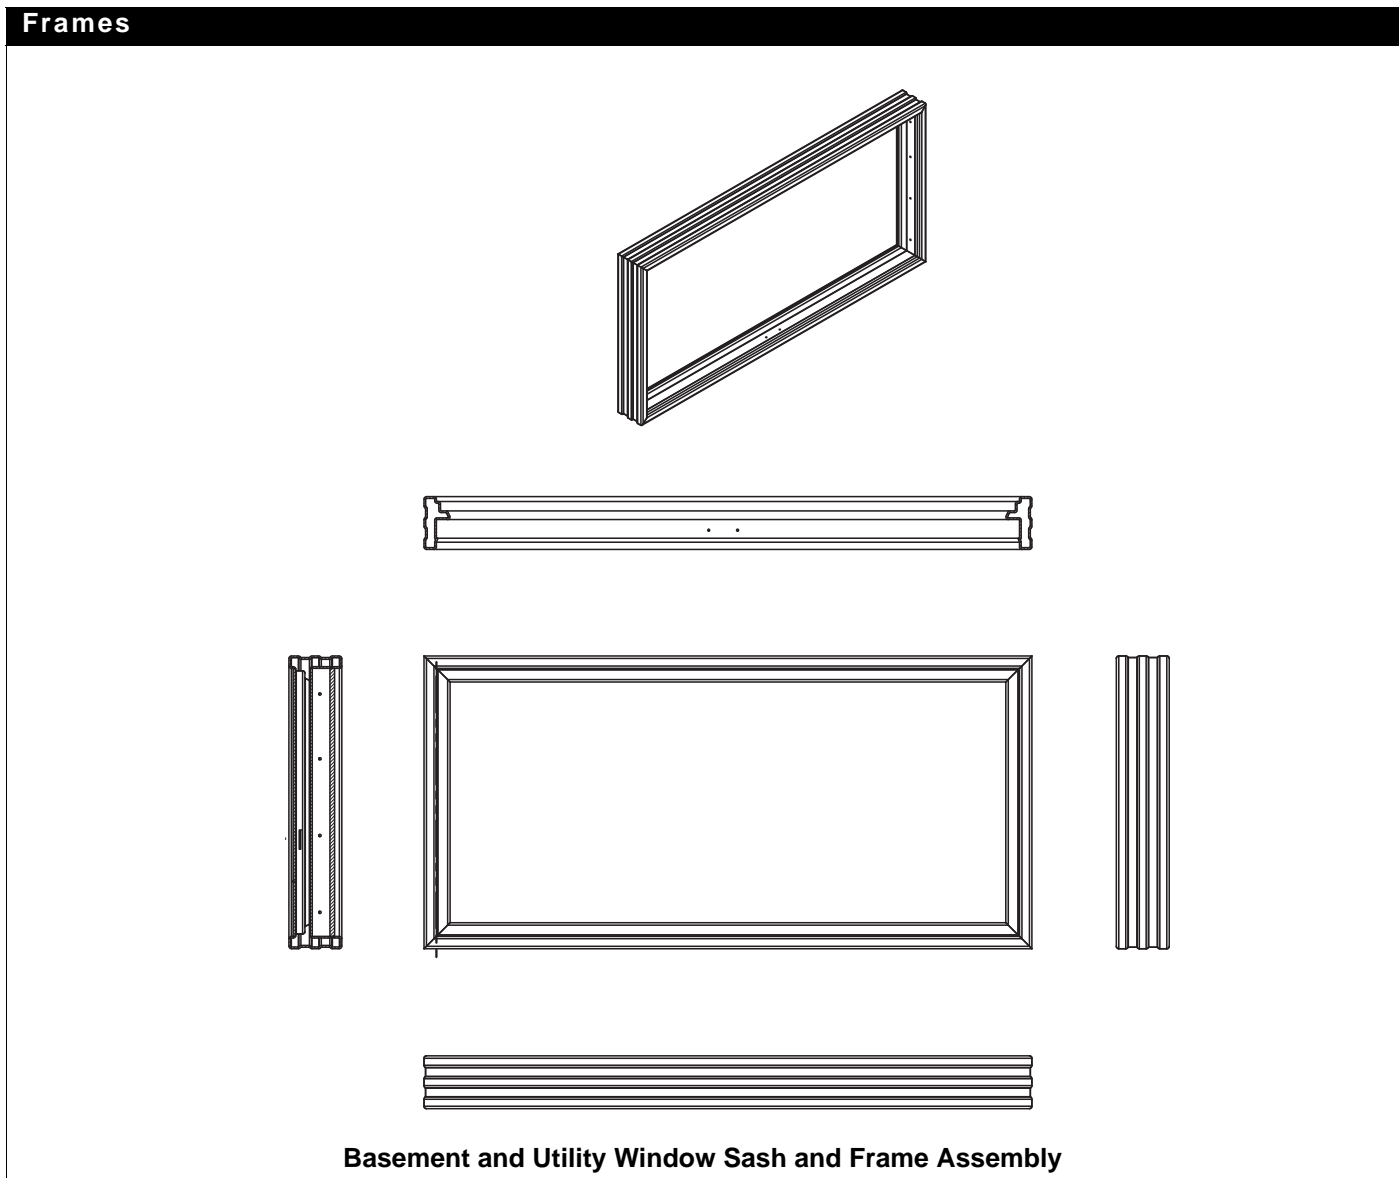

Frames

Basement and Utility Window Sash and Frame Assembly

Frame			
Note: Service replacement only. Order custom size 100 Series Gliding unit for replacement.	Unit No.	White	Sandtone
	BSMT2813	N/A	N/A
	BSMT2817		
	BSMT2820		

Snubber			
Snubber		Finish	Order No.
		White	0271243
		Sandtone	0271244